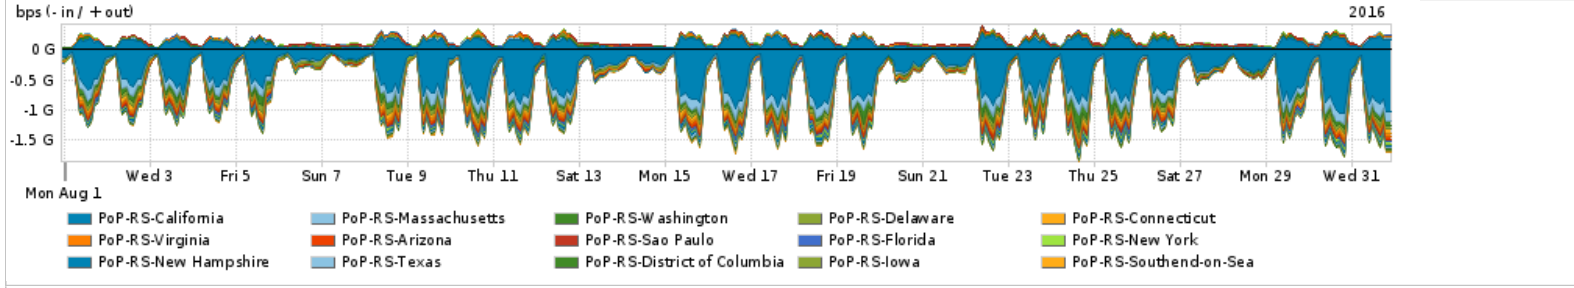

PROFILE	PROFILE	IN	OUT	TOTAL
☐	PoP-RS	PoP-ES	8.00 bps	1.75 Mbps

Distribuição do tráfego do PoP-RS por estado, província ou similar

Average | Max | PCT95

PROFILE	REGION	IN	OUT	TOTAL	
☐	PoP-RS	California	407.16 Mbps	93.21 Mbps	500.37 Mbps
☐	PoP-RS	Massachusetts	68.71 Mbps	2.12 Mbps	70.83 Mbps
☐	PoP-RS	Washington	38.59 Mbps	11.04 Mbps	49.63 Mbps
☐	PoP-RS	Delaware	40.96 Mbps	4.87 Mbps	45.83 Mbps
☐	PoP-RS	Connecticut	29.32 Mbps	317.53 Kbps	29.63 Mbps
☐	PoP-RS	Virginia	18.73 Mbps	8.77 Mbps	27.49 Mbps
☐	PoP-RS	Arizona	24.98 Mbps	712.16 Kbps	25.69 Mbps
☐	PoP-RS	Sao Paulo	2.72 Mbps	20.42 Mbps	23.14 Mbps
☐	PoP-RS	Florida	21.02 Mbps	1.13 Mbps	22.15 Mbps
☐	PoP-RS	New York	14.11 Mbps	4.99 Mbps	19.10 Mbps
☐	PoP-RS	New Hampshire	16.05 Mbps	396.60 Kbps	16.44 Mbps
☐	PoP-RS	Texas	11.03 Mbps	2.11 Mbps	13.14 Mbps
☐	PoP-RS	District of Columbia	12.39 Mbps	248.06 Kbps	12.64 Mbps
☐	PoP-RS	Iowa	11.33 Mbps	192.08 Kbps	11.52 Mbps
☐	PoP-RS	Southend-on-Sea	8.01 Mbps	168.17 Kbps	8.18 Mbps