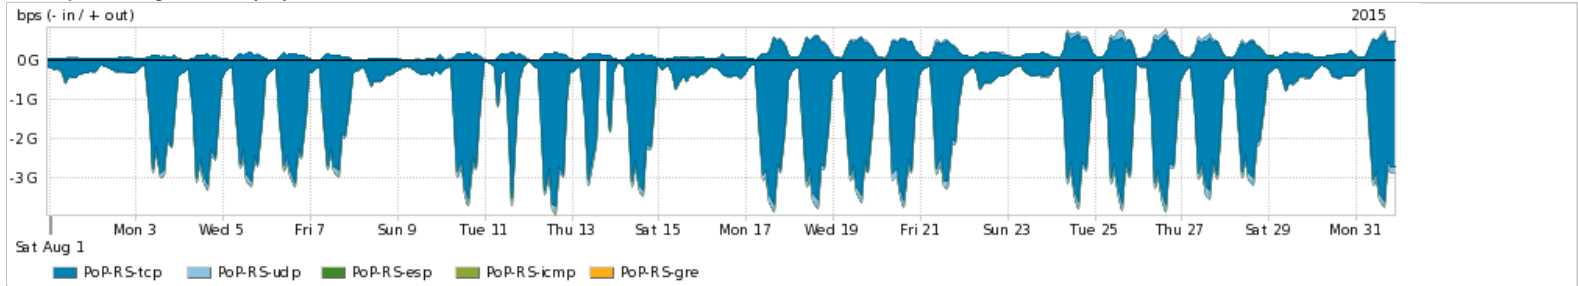

PROFILE	APPLICATION	IN	OUT	TOTAL
☐	PoP-RS	smtp	4.34 Mbps	2.33 Mbps
☐	PoP-RS	dns	1.79 Mbps	902.20 Kbps
☐	PoP-RS	qq	295.69 Kbps	2.20 Mbps
☐	PoP-RS	ssh	1.08 Mbps	1.33 Mbps
☐	PoP-RS	rsync	1.96 Mbps	36.21 Kbps

Distribuição do tráfego do PoP-RS por protocolo

Average | Max | PCT95

PROFILE	PROTOCOL	IN	OUT	TOTAL
☒	PoP-RS	tcp	1.22 Gbps	180.98 Mbps
☒	PoP-RS	udp	58.09 Mbps	17.48 Mbps
☒	PoP-RS	esp	244.34 Kbps	686.71 Kbps
☒	PoP-RS	icmp	422.40 Kbps	197.59 Kbps
☒	PoP-RS	gre	15.21 Kbps	35.43 Kbps
☐	PoP-RS	ipv6	7.93 Kbps	786.00 bps
☐	PoP-RS	ipv6-icmp	2.50 Kbps	1.86 Kbps
☐	PoP-RS	ipv6-frag	613.00 bps	12.00 bps
☐	PoP-RS	rsvp	0.00 bps	5.00 bps
☐	PoP-RS	ip	3.00 bps	0.00 bps

For assistance with this product, please contact support@arbornetworks.com.