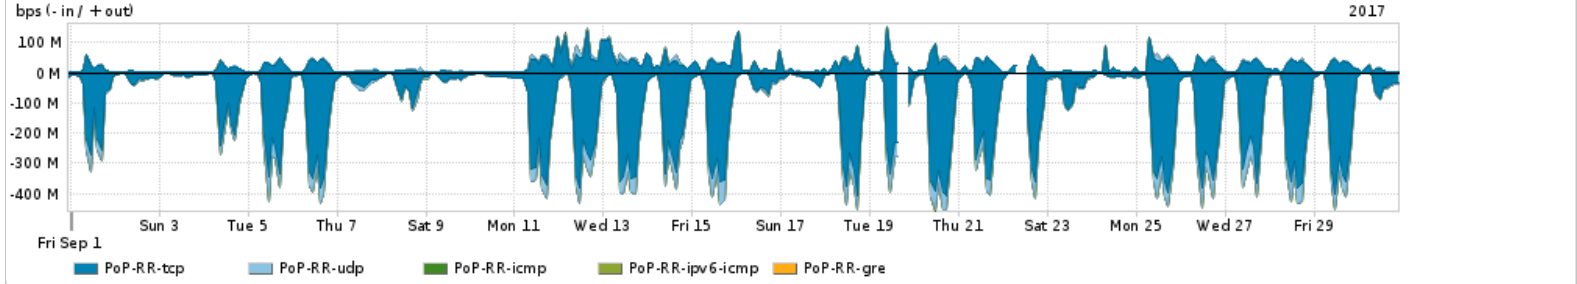

PROFILE	APPLICATION	IN	OUT	TOTAL
☒	PoP-RR	other TCP	1.10 Mbps	295.89 Kbps	1.40 Mbps
☐	PoP-RR	dns	187.33 Kbps	77.79 Kbps	265.11 Kbps
☐	PoP-RR	ssh	14.70 Kbps	203.13 Kbps	217.83 Kbps
☐	PoP-RR	smtp	102.05 Kbps	66.93 Kbps	168.98 Kbps
☐	PoP-RR	macromedia-fcs	47.58 Kbps	15.53 Kbps	63.11 Kbps
☐	PoP-RR	stun	22.29 Kbps	21.53 Kbps	43.82 Kbps

Distribuição do tráfego do PoP-RR por protocolo

Average | Max | PCT95

	PROFILE	PROTOCOL	IN	OUT	TOTAL
☒	PoP-RR	tcp	105.72 Mbps	20.57 Mbps	126.29 Mbps
☒	PoP-RR	udp	15.63 Mbps	2.31 Mbps	17.94 Mbps
☒	PoP-RR	icmp	10.02 Kbps	10.47 Kbps	20.48 Kbps
☒	PoP-RR	ipv6-icmp	74.00 bps	419.00 bps	493.00 bps
☒	PoP-RR	gre	11.00 bps	0.00 bps	11.00 bps
☐	PoP-RR	ipv6	6.00 bps	5.00 bps	11.00 bps

For assistance with this product, please contact support at <https://support.arbornetworks.com>