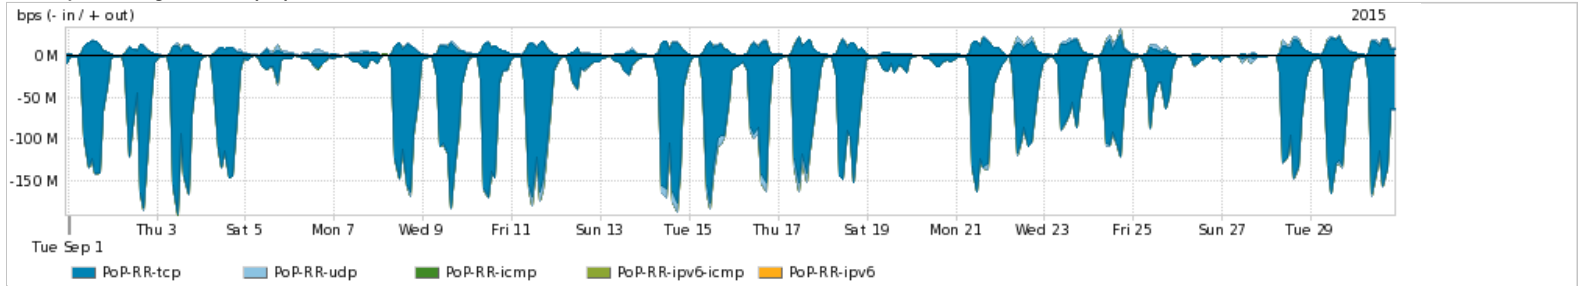

PROFILE	APPLICATION	IN	OUT	TOTAL	
☐	PoP-RR	smtp	72.33 Kbps	41.43 Kbps	113.76 Kbps
☐	PoP-RR	rdp	2.59 Kbps	49.20 Kbps	51.79 Kbps
☐	PoP-RR	dns	31.03 Kbps	12.84 Kbps	43.87 Kbps
☐	PoP-RR	xmpp	21.95 Kbps	10.17 Kbps	32.12 Kbps
☐	PoP-RR	bittorrent	6.62 Kbps	19.13 Kbps	25.75 Kbps

Distribuição do tráfego do PoP-RR por protocolo

Average | Max | PCT95

PROFILE	PROTOCOL	IN	OUT	TOTAL	
☒	PoP-RR	tcp	46.67 Mbps	5.64 Mbps	52.31 Mbps
☒	PoP-RR	udp	1.24 Mbps	863.19 Kbps	2.10 Mbps
☒	PoP-RR	icmp	8.87 Kbps	5.52 Kbps	14.39 Kbps
☒	PoP-RR	ipv6-icmp	0.00 bps	0.00 bps	0.00 bps
☒	PoP-RR	ipv6	0.00 bps	0.00 bps	0.00 bps

For assistance with this product, please contact support@arbornetworks.com.