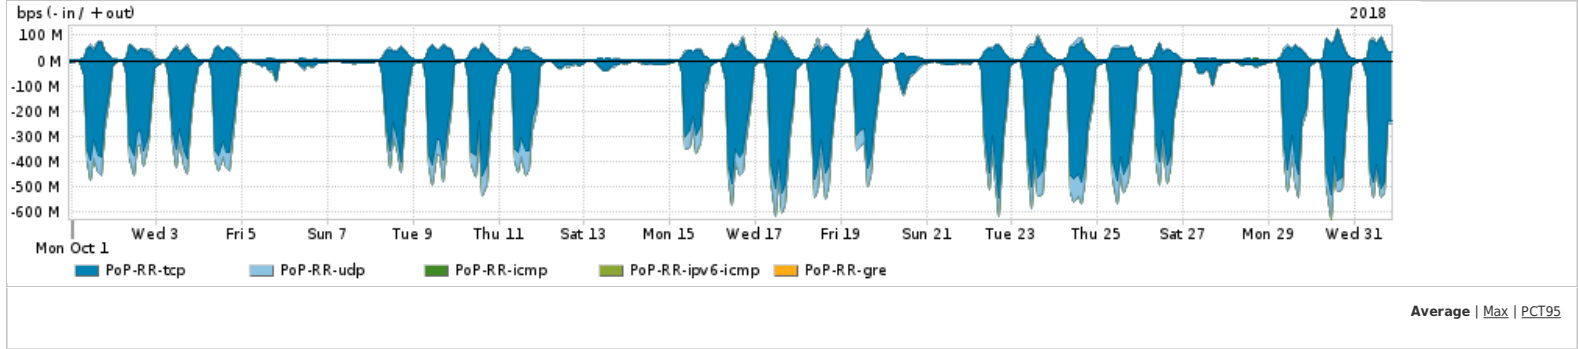

PROFILE	APPLICATION	IN	OUT	TOTAL
☒	PoP-RR	other TCP	1.18 Mbps	169.99 Kbps	1.35 Mbps
☐	PoP-RR	dns	256.67 Kbps	173.13 Kbps	429.80 Kbps
☐	PoP-RR	smtp	84.65 Kbps	55.08 Kbps	139.73 Kbps
☐	PoP-RR	ssh	80.71 Kbps	53.89 Kbps	134.60 Kbps
☐	PoP-RR	xmpp	45.04 Kbps	50.57 Kbps	95.61 Kbps
☐	PoP-RR	stun	40.38 Kbps	46.79 Kbps	87.17 Kbps

Distribuição do tráfego do PoP-RR por protocolo

Average | Max | PCT95

	PROFILE	PROTOCOL	IN	OUT	TOTAL
☒	PoP-RR	tcp	140.72 Mbps	21.60 Mbps	162.32 Mbps
☒	PoP-RR	udp	23.84 Mbps	2.83 Mbps	26.68 Mbps
☒	PoP-RR	icmp	11.77 Kbps	18.20 Kbps	29.97 Kbps
☒	PoP-RR	ipv6-icmp	134.00 bps	91.00 bps	225.00 bps
☒	PoP-RR	gre	137.00 bps	41.00 bps	178.00 bps
☐	PoP-RR	esp	2.00 bps	2.00 bps	4.00 bps
☐	PoP-RR	sctp	1.00 bps	0.00 bps	1.00 bps

For assistance with this product, please contact support at <https://support.arbornetworks.com>