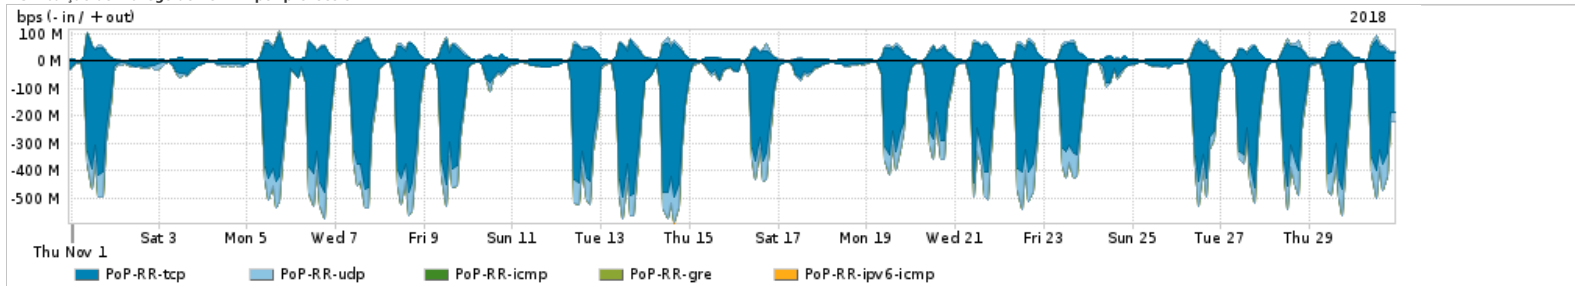

PROFILE	APPLICATION	IN	OUT	TOTAL
☒	PoP-RR	other TCP	764.76 Kbps	141.04 Kbps	905.80 Kbps
☐	PoP-RR	dns	251.61 Kbps	167.39 Kbps	419.00 Kbps
☐	PoP-RR	smtp	95.60 Kbps	52.92 Kbps	148.52 Kbps
☐	PoP-RR	xmpp	43.23 Kbps	58.55 Kbps	101.78 Kbps
☐	PoP-RR	ssh	46.29 Kbps	54.41 Kbps	100.70 Kbps
☐	PoP-RR	stun	26.46 Kbps	31.54 Kbps	58.01 Kbps

Distribuição do tráfego do PoP-RR por protocolo

Average | Max | PCT95

	PROFILE	PROTOCOL	IN	OUT	TOTAL
☒	PoP-RR	tcp	138.77 Mbps	21.60 Mbps	160.37 Mbps
☒	PoP-RR	udp	26.19 Mbps	2.93 Mbps	29.12 Mbps
☒	PoP-RR	icmp	12.21 Kbps	18.69 Kbps	30.90 Kbps
☒	PoP-RR	gre	2.86 Kbps	13.00 bps	2.87 Kbps
☒	PoP-RR	ipv6-icmp	237.00 bps	59.00 bps	296.00 bps
☐	PoP-RR	ipv6	1.00 bps	0.00 bps	1.00 bps

For assistance with this product, please contact support at <https://support.arbornetworks.com>