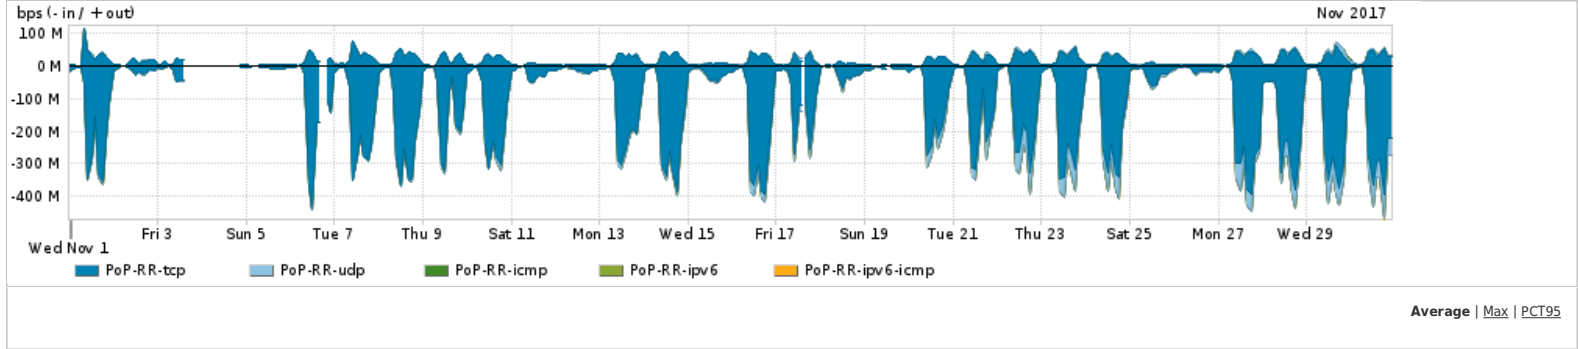

PROFILE	APPLICATION	IN	OUT	TOTAL
☒	PoP-RR	other TCP	712.72 Kbps	98.78 Kbps	811.50 Kbps
☐	PoP-RR	ssh	510.30 Kbps	291.01 Kbps	801.32 Kbps
☐	PoP-RR	dns	229.48 Kbps	102.25 Kbps	331.73 Kbps
☐	PoP-RR	smtp	119.90 Kbps	62.96 Kbps	182.86 Kbps
☐	PoP-RR	macromedia-fcs	36.76 Kbps	956.00 bps	37.71 Kbps
☐	PoP-RR	rdp	5.92 Kbps	24.14 Kbps	30.06 Kbps

Distribuição do tráfego do PoP-RR por protocolo

Average | Max | PCT95

	PROFILE	PROTOCOL	IN	OUT	TOTAL
☒	PoP-RR	tcp	100.22 Mbps	14.20 Mbps	114.41 Mbps
☒	PoP-RR	udp	9.69 Mbps	1.36 Mbps	11.05 Mbps
☒	PoP-RR	icmp	9.32 Kbps	13.49 Kbps	22.81 Kbps
☒	PoP-RR	ipv6	362.00 bps	22.00 bps	384.00 bps
☒	PoP-RR	ipv6-icmp	66.00 bps	31.00 bps	97.00 bps
☐	PoP-RR	gre	72.00 bps	3.00 bps	75.00 bps
☐	PoP-RR	sctp	0.00 bps	0.00 bps	0.00 bps

For assistance with this product, please contact support at <https://support.arbornetworks.com>