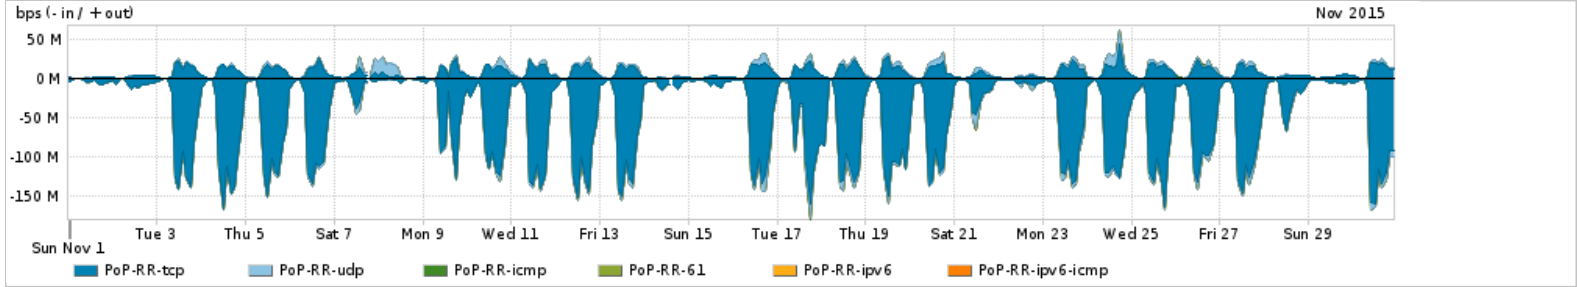

PROFILE	APPLICATION	IN	OUT	TOTAL	
☐	PoP-RR	macromedia-fcs	136.16 Kbps	35.43 Kbps	171.59 Kbps
☐	PoP-RR	smtp	67.12 Kbps	54.07 Kbps	121.19 Kbps
☐	PoP-RR	sip	58.02 Kbps	55.88 Kbps	113.90 Kbps
☐	PoP-RR	dns	64.26 Kbps	32.70 Kbps	96.96 Kbps
☐	PoP-RR	ssh	64.22 Kbps	16.84 Kbps	81.06 Kbps
☐	PoP-RR	bittorrent	17.75 Kbps	48.62 Kbps	66.37 Kbps

Distribuição do tráfego do PoP-RR por protocolo

Average | Max | PCT95

PROFILE	PROTOCOL	IN	OUT	TOTAL	
☐	PoP-RR	tcp	45.93 Mbps	7.55 Mbps	53.48 Mbps
☐	PoP-RR	udp	1.93 Mbps	1.97 Mbps	3.90 Mbps
☐	PoP-RR	icmp	9.56 Kbps	8.06 Kbps	17.61 Kbps
☐	PoP-RR	61	23.00 bps	0.00 bps	23.00 bps
☐	PoP-RR	ipv6-icmp	0.00 bps	0.00 bps	0.00 bps
☐	PoP-RR	ipv6	0.00 bps	0.00 bps	0.00 bps

For assistance with this product, please contact support@arbornetworks.com.