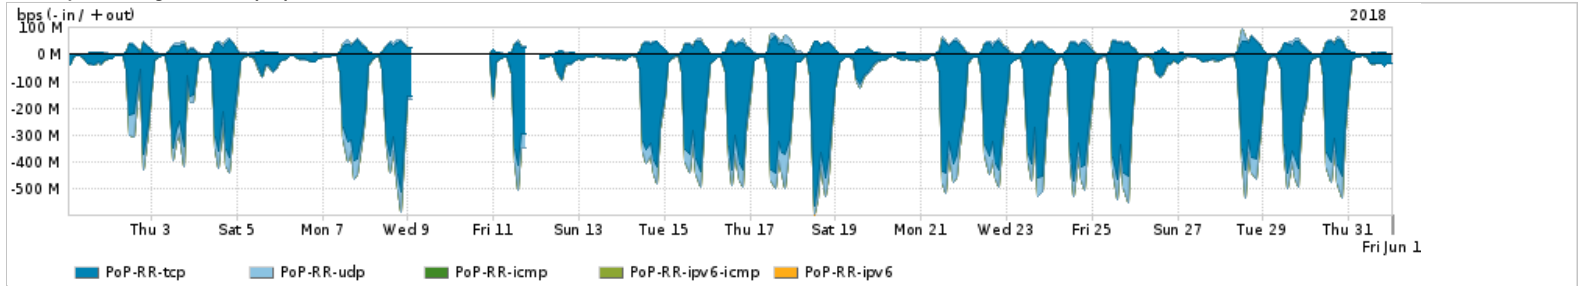

PROFILE	APPLICATION	IN	OUT	TOTAL
☒	PoP-RR	other TCP	1.63 Mbps	193.12 Kbps	1.82 Mbps
☐	PoP-RR	dns	197.83 Kbps	103.45 Kbps	301.28 Kbps
☐	PoP-RR	smtp	84.31 Kbps	85.36 Kbps	169.66 Kbps
☐	PoP-RR	xmpp	34.82 Kbps	27.12 Kbps	61.94 Kbps
☐	PoP-RR	macromedia-fcs	46.02 Kbps	2.43 Kbps	48.45 Kbps
☐	PoP-RR	stun	15.03 Kbps	13.40 Kbps	28.43 Kbps

Distribuição do tráfego do PoP-RR por protocolo

Average | Max | PCT95

	PROFILE	PROTOCOL	IN	OUT	TOTAL
☒	PoP-RR	tcp	125.89 Mbps	15.71 Mbps	141.60 Mbps
☒	PoP-RR	udp	18.45 Mbps	2.97 Mbps	21.42 Mbps
☒	PoP-RR	icmp	9.13 Kbps	15.54 Kbps	24.67 Kbps
☒	PoP-RR	ipv6-icmp	278.00 bps	188.00 bps	466.00 bps
☒	PoP-RR	ipv6	240.00 bps	142.00 bps	382.00 bps
☐	PoP-RR	gre	377.00 bps	4.00 bps	381.00 bps

For assistance with this product, please contact support at <https://support.arbornetworks.com>