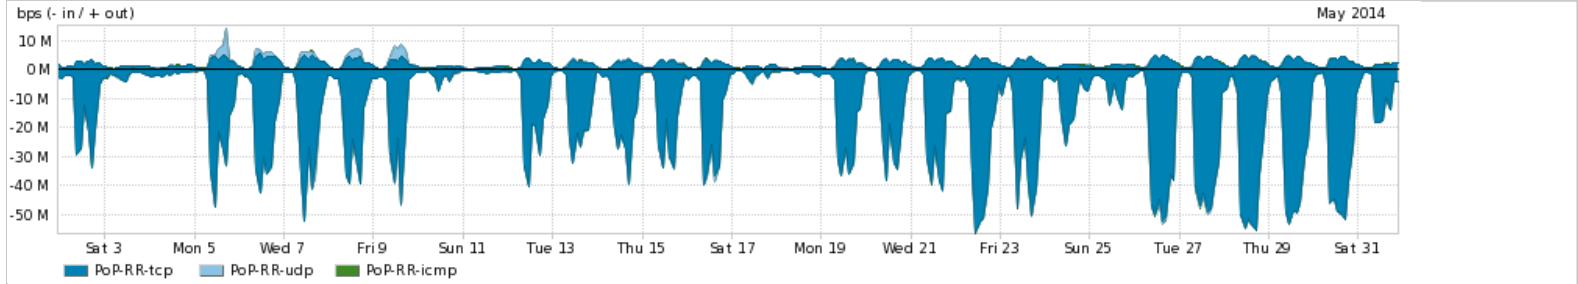

PROFILE	APPLICATION	IN	OUT	TOTAL
☐	PoP-RR		smtp	25.67 Kbps	28.52 Kbps
☒	PoP-RR		macromedia-fcs	42.38 Kbps	1.53 Kbps
☐	PoP-RR		dns	21.53 Kbps	7.31 Kbps
☐	PoP-RR		ftp	9.97 Kbps	9.42 Kbps
☐	PoP-RR		postgresql	3.68 Kbps	239.00 bps

Distribuição do tráfego do PoP-RR por protocolo

Average | Max | PCT95

	PROFILE	PROTOCOL	IN	OUT	TOTAL
☒	PoP-RR	tcp		14.72 Mbps	1.86 Mbps
☒	PoP-RR	udp		130.41 Kbps	258.39 Kbps
☒	PoP-RR	icmp		45.35 Kbps	43.98 Kbps
☐	PoP-RR	gre		47.00 bps	14.00 bps

For assistance with this product, please contact support@arbornetworks.com.