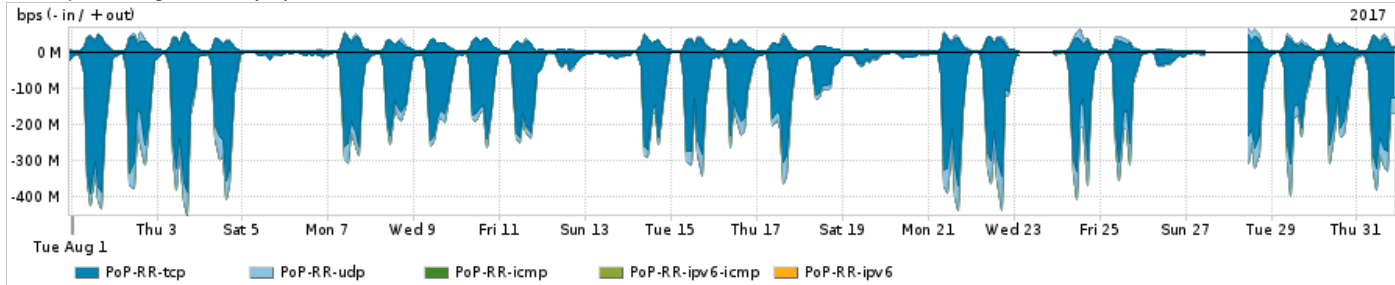

PROFILE	APPLICATION	IN	OUT	TOTAL
☒	PoP-RR	quit	12.56 Mbps	1.42 Mbps	13.98 Mbps
☒	PoP-RR	other UDP	918.38 Kbps	305.14 Kbps	1.22 Mbps
☒	PoP-RR	other TCP	640.53 Kbps	103.51 Kbps	744.04 Kbps
☐	PoP-RR	dns	173.85 Kbps	73.64 Kbps	247.49 Kbps
☐	PoP-RR	smtp	97.69 Kbps	49.53 Kbps	147.22 Kbps
☐	PoP-RR	macromedia-fcs	100.88 Kbps	2.79 Kbps	103.66 Kbps
☐	PoP-RR	xmpp	21.81 Kbps	16.08 Kbps	37.89 Kbps
☐	PoP-RR	stun	14.13 Kbps	17.82 Kbps	31.95 Kbps

Distribuição do tráfego do PoP-RR por protocolo

Average | Max | PCT95

	PROFILE	PROTOCOL	IN	OUT	TOTAL
☒	PoP-RR	tcp	87.45 Mbps	11.86 Mbps	99.31 Mbps
☒	PoP-RR	udp	13.67 Mbps	1.82 Mbps	15.49 Mbps
☒	PoP-RR	icmp	6.99 Kbps	8.12 Kbps	15.11 Kbps
☒	PoP-RR	ipv6-icmp	70.00 bps	64.00 bps	134.00 bps
☒	PoP-RR	ipv6	31.00 bps	10.00 bps	41.00 bps
☐	PoP-RR	gre	16.00 bps	0.00 bps	16.00 bps
☐	PoP-RR	sctp	1.00 bps	0.00 bps	1.00 bps

For assistance with this product, please contact support at <https://support.arbornetworks.com>