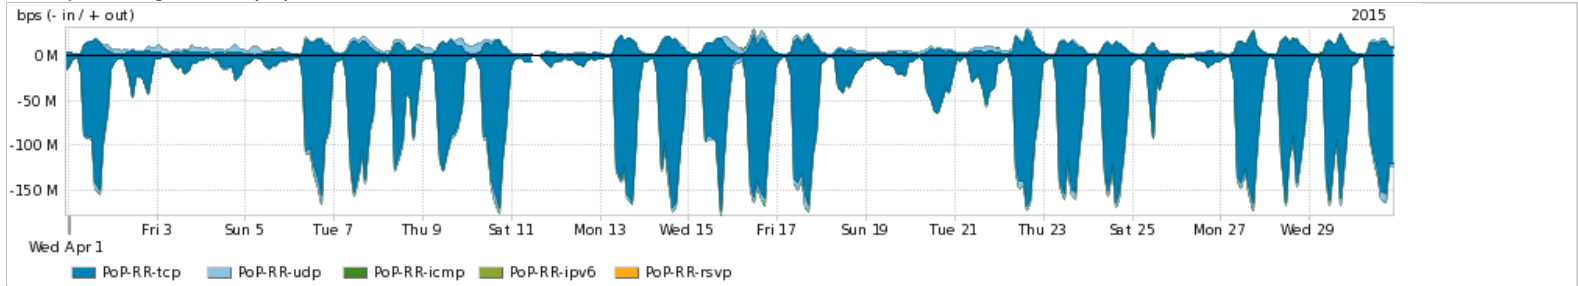

PROFILE	APPLICATION	IN	OUT	TOTAL	
☐	PoP-RR	macromedia-fcs	145.18 Kbps	27.21 Kbps	172.39 Kbps
☐	PoP-RR	dns	44.92 Kbps	96.55 Kbps	141.47 Kbps
☐	PoP-RR	smtp	63.62 Kbps	50.67 Kbps	114.29 Kbps
☐	PoP-RR	ssh	15.74 Kbps	46.41 Kbps	62.14 Kbps
☐	PoP-RR	xmpp	23.90 Kbps	11.31 Kbps	35.21 Kbps

Distribuição do tráfego do PoP-RR por protocolo

Average | Max | PCT95

PROFILE	PROTOCOL	IN	OUT	TOTAL	
☒	PoP-RR	tcp	48.54 Mbps	6.47 Mbps	55.01 Mbps
☒	PoP-RR	udp	1.95 Mbps	2.28 Mbps	4.23 Mbps
☒	PoP-RR	icmp	62.22 Kbps	64.81 Kbps	127.03 Kbps
☒	PoP-RR	ipv6	40.00 bps	30.00 bps	70.00 bps
☒	PoP-RR	rsvp	0.00 bps	0.00 bps	0.00 bps
☐	PoP-RR	esp	0.00 bps	0.00 bps	0.00 bps

For assistance with this product, please contact support@arbornetworks.com.