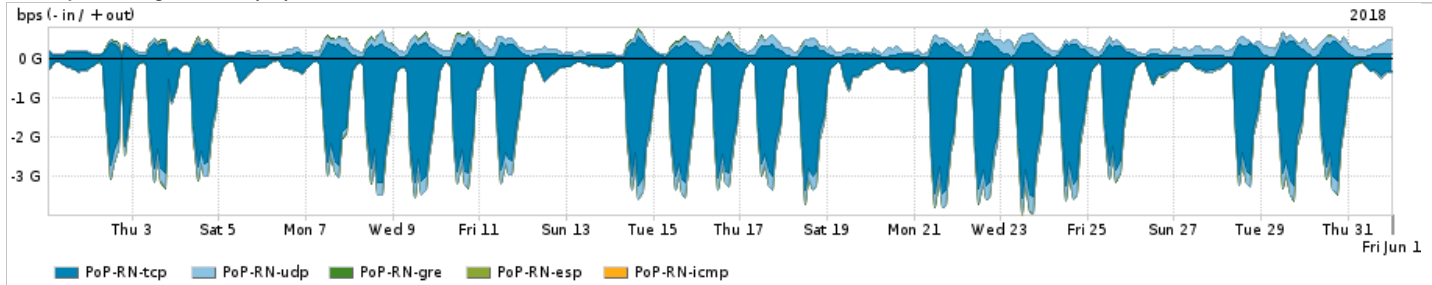

PROFILE	APPLICATION	IN	OUT	TOTAL
☒	PoP-RN	quit	112.58 Mbps	12.19 Mbps	124.76 Mbps
☒	PoP-RN	ntp	170.67 Kbps	117.74 Mbps	117.91 Mbps
☒	PoP-RN	other TCP	10.80 Mbps	3.51 Mbps	14.30 Mbps
☐	PoP-RN	other UDP	4.21 Mbps	3.46 Mbps	7.67 Mbps
☐	PoP-RN	smtp	662.96 Kbps	3.75 Mbps	4.42 Mbps
☐	PoP-RN	macromedia-fcs	602.39 Kbps	1.20 Mbps	1.80 Mbps
☐	PoP-RN	ldap	130.87 Kbps	1.57 Mbps	1.70 Mbps
☐	PoP-RN	stun	754.64 Kbps	495.42 Kbps	1.25 Mbps

Distribuição do tráfego do PoP-RN por protocolo

Average | Max | PCT95

	PROFILE	PROTOCOL	IN	OUT	TOTAL
☒	PoP-RN	tcp	1.10 Gbps	166.67 Mbps	1.27 Gbps
☒	PoP-RN	udp	118.70 Mbps	135.77 Mbps	254.47 Mbps
☒	PoP-RN	gre	4.30 Mbps	4.17 Mbps	8.46 Mbps
☒	PoP-RN	esp	304.46 Kbps	109.59 Kbps	414.05 Kbps
☒	PoP-RN	icmp	75.53 Kbps	208.32 Kbps	283.85 Kbps
☐	PoP-RN	ipv6-icmp	4.39 Kbps	2.57 Kbps	6.96 Kbps
☐	PoP-RN	ipv6	1.27 Kbps	917.00 bps	2.19 Kbps
☐	PoP-RN	255	11.00 bps	0.00 bps	11.00 bps
☐	PoP-RN	ipv6-nonxt	0.00 bps	0.00 bps	0.00 bps

For assistance with this product, please contact support at <https://support.arbornetworks.com>