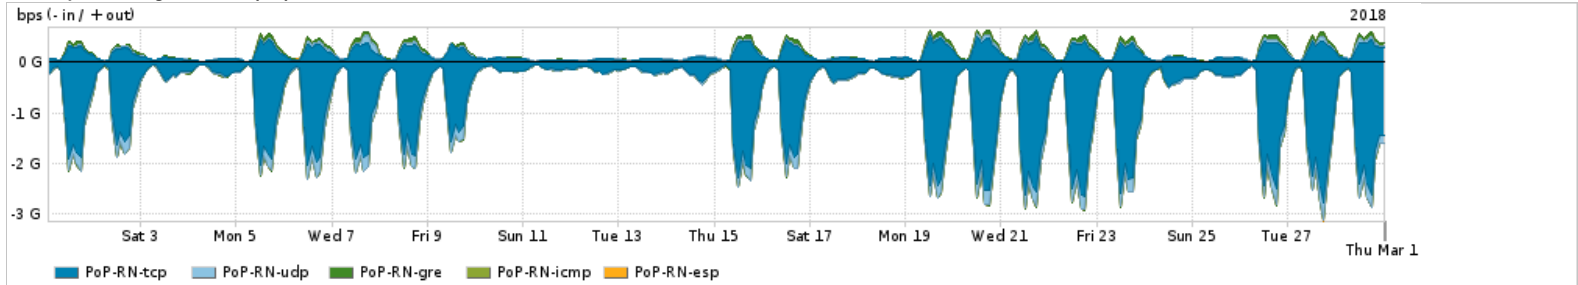

PROFILE	APPLICATION	IN	OUT	TOTAL
☒	PoP-RN	quit	80.66 Mbps	12.01 Mbps	92.67 Mbps
☒	PoP-RN	other TCP	17.02 Mbps	4.09 Mbps	21.11 Mbps
☒	PoP-RN	other UDP	2.74 Mbps	7.15 Mbps	9.88 Mbps
☐	PoP-RN	smtp	478.11 Kbps	1.23 Mbps	1.71 Mbps
☐	PoP-RN	ldap	83.95 Kbps	1.35 Mbps	1.44 Mbps
☐	PoP-RN	macromedia-fcs	750.08 Kbps	476.55 Kbps	1.23 Mbps
☐	PoP-RN	stun	733.96 Kbps	489.93 Kbps	1.22 Mbps
☐	PoP-RN	dns	646.84 Kbps	302.76 Kbps	949.60 Kbps

Distribuição do tráfego do PoP-RN por protocolo

Average | Max | PCT95

	PROFILE	PROTOCOL	IN	OUT	TOTAL
☒	PoP-RN	tcp	736.42 Mbps	155.36 Mbps	891.78 Mbps
☒	PoP-RN	udp	84.94 Mbps	21.32 Mbps	106.26 Mbps
☒	PoP-RN	gre	5.24 Mbps	27.55 Mbps	32.79 Mbps
☒	PoP-RN	icmp	48.60 Kbps	117.60 Kbps	166.20 Kbps
☒	PoP-RN	esp	14.37 Kbps	85.28 Kbps	99.65 Kbps
☐	PoP-RN	ipv6-icmp	719.00 bps	8.93 Kbps	9.65 Kbps
☐	PoP-RN	ipv6	655.00 bps	426.00 bps	1.08 Kbps
☐	PoP-RN	sctp	2.00 bps	0.00 bps	2.00 bps
☐	PoP-RN	ipv6-nonxt	0.00 bps	0.00 bps	0.00 bps
☐	PoP-RN	rsvp	0.00 bps	0.00 bps	0.00 bps

For assistance with this product, please contact support at <https://support.arbornetworks.com>