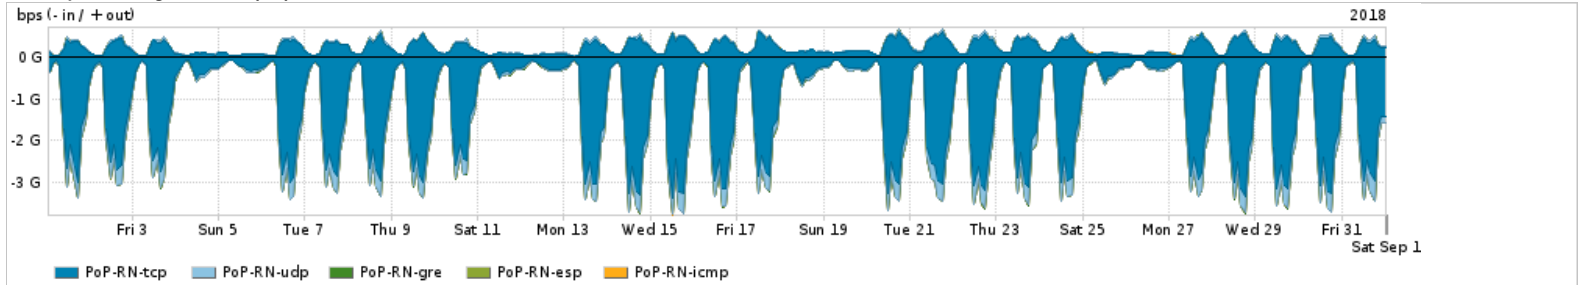

PROFILE	APPLICATION	IN	OUT	TOTAL
☒	PoP-RN	quit	151.03 Mbps	17.67 Mbps	168.70 Mbps
☒	PoP-RN	other TCP	9.45 Mbps	3.78 Mbps	13.23 Mbps
☒	PoP-RN	other UDP	5.87 Mbps	4.16 Mbps	10.04 Mbps
☐	PoP-RN	smtp	706.82 Kbps	2.84 Mbps	3.55 Mbps
☐	PoP-RN	ssh	933.30 Kbps	792.77 Kbps	1.73 Mbps
☐	PoP-RN	macromedia-fcs	805.01 Kbps	704.34 Kbps	1.51 Mbps
☐	PoP-RN	dns	950.73 Kbps	366.97 Kbps	1.32 Mbps
☐	PoP-RN	stun	627.52 Kbps	535.94 Kbps	1.16 Mbps

Distribuição do tráfego do PoP-RN por protocolo

Average | Max | PCT95

	PROFILE	PROTOCOL	IN	OUT	TOTAL
☒	PoP-RN	tcp	1.19 Gbps	221.99 Mbps	1.41 Gbps
☒	PoP-RN	udp	158.53 Mbps	22.77 Mbps	181.30 Mbps
☒	PoP-RN	gre	5.39 Mbps	17.44 Kbps	5.41 Mbps
☒	PoP-RN	esp	630.41 Kbps	84.09 Kbps	714.50 Kbps
☒	PoP-RN	icmp	68.66 Kbps	271.41 Kbps	340.07 Kbps
☐	PoP-RN	ipv6-icmp	6.48 Kbps	4.26 Kbps	10.74 Kbps
☐	PoP-RN	ipv6	1.80 Kbps	270.00 bps	2.07 Kbps
☐	PoP-RN	255	2.00 bps	0.00 bps	2.00 bps
☐	PoP-RN	cphb	0.00 bps	0.00 bps	0.00 bps

For assistance with this product, please contact support at <https://support.arbornetworks.com>