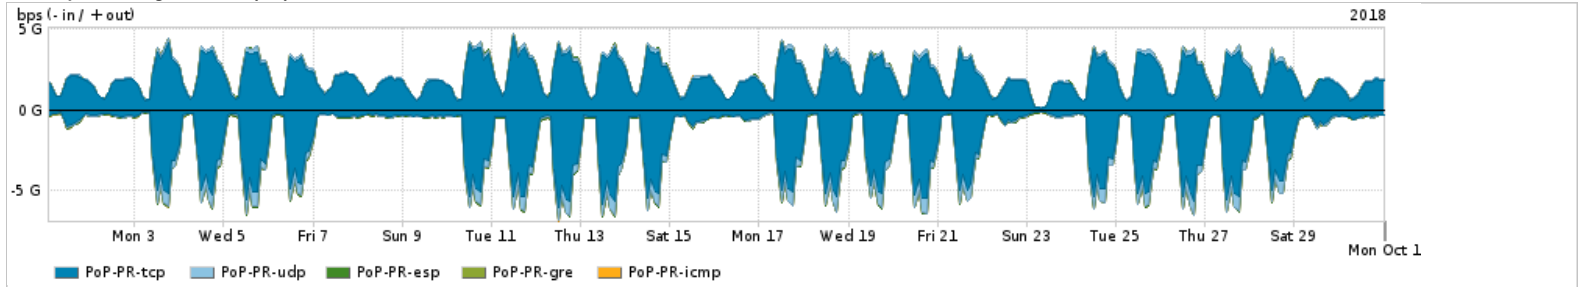

PROFILE	APPLICATION	IN	OUT	TOTAL
☒	PoP-PR	quit	219.04 Mbps	36.67 Mbps	255.71 Mbps
☒	PoP-PR	rsync	60.65 Mbps	102.12 Mbps	162.78 Mbps
☒	PoP-PR	other UDP	37.46 Mbps	71.85 Mbps	109.32 Mbps
☐	PoP-PR	other TCP	37.13 Mbps	38.91 Mbps	76.04 Mbps
☐	PoP-PR	ldap	1.45 Mbps	20.51 Mbps	21.96 Mbps
☐	PoP-PR	dns	2.79 Mbps	4.70 Mbps	7.48 Mbps
☐	PoP-PR	rtsp	101.98 Kbps	5.76 Mbps	5.86 Mbps
☐	PoP-PR	smtp	1.74 Mbps	3.40 Mbps	5.14 Mbps

Distribuição do tráfego do PoP-PR por protocolo

Average | Max | PCT95

	PROFILE	PROTOCOL	IN	OUT	TOTAL
☒	PoP-PR	tcp	1.84 Gbps	2.00 Gbps	3.85 Gbps
☒	PoP-PR	udp	261.14 Mbps	134.33 Mbps	395.47 Mbps
☒	PoP-PR	esp	42.65 Mbps	7.99 Mbps	50.64 Mbps
☒	PoP-PR	gre	2.43 Mbps	228.70 Kbps	2.66 Mbps
☒	PoP-PR	icmp	237.55 Kbps	759.11 Kbps	996.66 Kbps
☐	PoP-PR	ipv6	125.39 Kbps	168.57 Kbps	293.95 Kbps
☐	PoP-PR	ipv6-icmp	43.84 Kbps	50.50 Kbps	94.35 Kbps
☐	PoP-PR	ipencap	29.00 bps	0.00 bps	29.00 bps
☐	PoP-PR	ipv6-nonxt	1.00 bps	0.00 bps	1.00 bps
☐	PoP-PR	sctp	0.00 bps	0.00 bps	0.00 bps

For assistance with this product, please contact support at <https://support.arbornetworks.com>