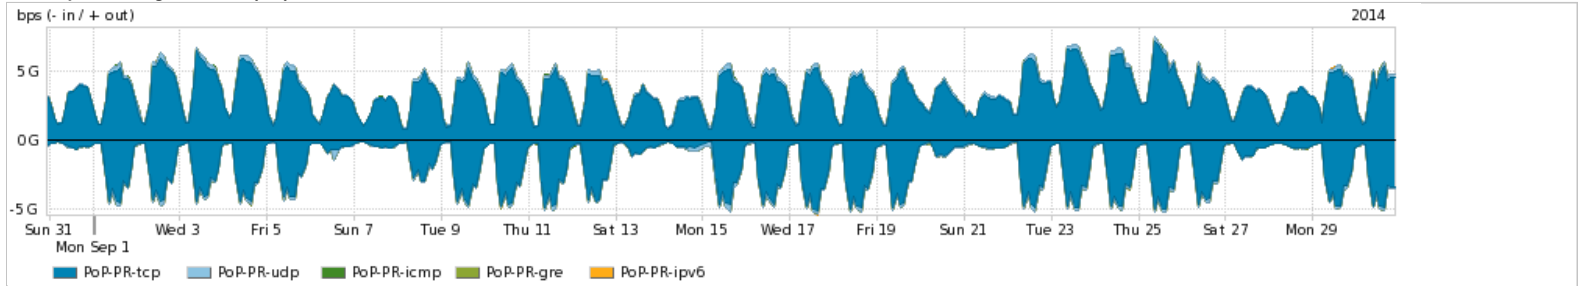

PROFILE	APPLICATION	IN	OUT	TOTAL	
☐	PoP-PR	ntp	10.68 Mbps	15.68 Mbps	26.35 Mbps
☐	PoP-PR	macromedia-fcs	17.29 Mbps	2.86 Mbps	20.15 Mbps
☐	PoP-PR	dns	3.11 Mbps	13.33 Mbps	16.44 Mbps
☐	PoP-PR	smtp	5.67 Mbps	5.95 Mbps	11.62 Mbps
☐	PoP-PR	ssh	3.50 Mbps	3.95 Mbps	7.46 Mbps

Distribuição do tráfego do PoP-PR por protocolo

Average | Max | PCT95

PROFILE	PROTOCOL	IN	OUT	TOTAL	
☒	PoP-PR	tcp	1.91 Gbps	3.38 Gbps	5.29 Gbps
☒	PoP-PR	udp	118.37 Mbps	173.38 Mbps	291.75 Mbps
☒	PoP-PR	icmp	982.47 Kbps	3.81 Mbps	4.79 Mbps
☒	PoP-PR	gre	1.17 Mbps	202.19 Kbps	1.37 Mbps
☒	PoP-PR	ipv6	445.93 Kbps	488.70 Kbps	934.63 Kbps
☐	PoP-PR	esp	190.93 Kbps	42.42 Kbps	233.35 Kbps
☐	PoP-PR	ipv6-icmp	6.23 Kbps	490.00 bps	6.72 Kbps
☐	PoP-PR	vines	0.00 bps	2.70 Kbps	2.70 Kbps
☐	PoP-PR	216	0.00 bps	2.70 Kbps	2.70 Kbps
☐	PoP-PR	vmtpt	0.00 bps	2.68 Kbps	2.68 Kbps

For assistance with this product, please contact support@arbornetworks.com.