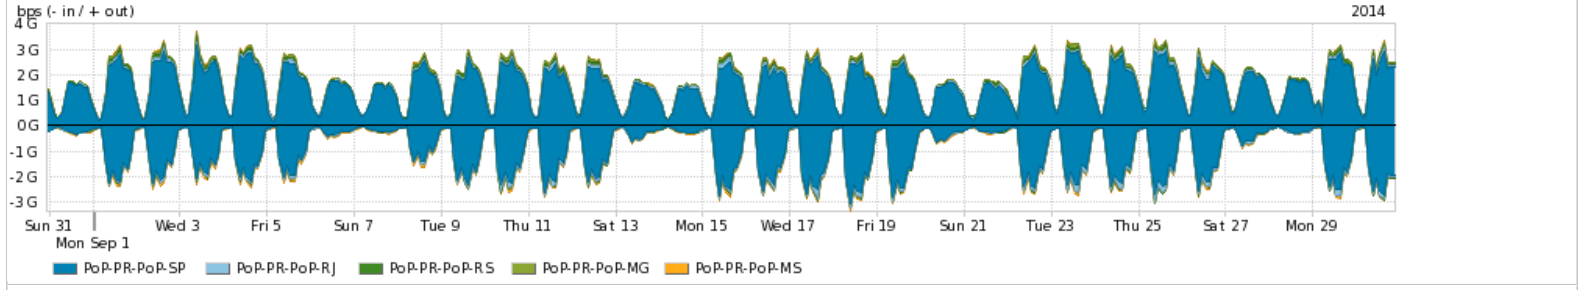

Interesse de tráfego do PoP-PR com os outros PoPs da RNP

Average | Max | PCT95

PROFILE	PROFILE	IN	OUT	TOTAL
☒	PoP-PR	PoP-SP	945.95 Mbps	1.55 Gbps
☒	PoP-PR	PoP-RJ	62.09 Mbps	55.44 Mbps
☐	PoP-PR	PoP-SC	21.39 Mbps	73.51 Mbps
☒	PoP-PR	PoP-RS	9.46 Mbps	55.09 Mbps
☒	PoP-PR	PoP-MG	5.56 Mbps	55.07 Mbps
☒	PoP-PR	PoP-MS	44.35 Mbps	11.23 Mbps
☐	PoP-PR	PoP-DF	14.79 Mbps	31.14 Mbps
☐	PoP-PR	PoP-PA	3.48 Mbps	21.11 Mbps
☐	PoP-PR	PoP-CE	1.42 Mbps	15.65 Mbps
☐	PoP-PR	PoP-BA	1.19 Mbps	15.72 Mbps