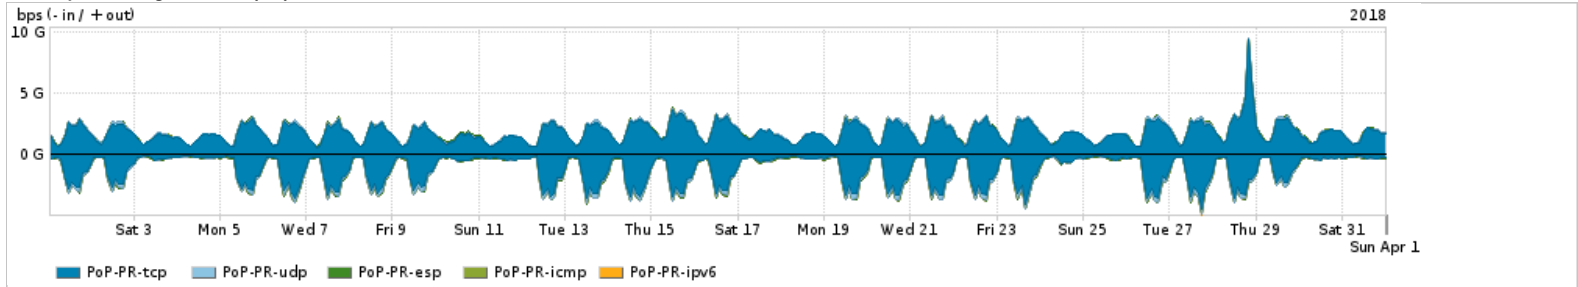

PROFILE	APPLICATION	IN	OUT	TOTAL
☒	PoP-PR	rsync	62.21 Mbps	84.52 Mbps	146.73 Mbps
☒	PoP-PR	quit	85.96 Mbps	26.27 Mbps	112.23 Mbps
☒	PoP-PR	other TCP	31.13 Mbps	69.68 Mbps	100.81 Mbps
☐	PoP-PR	other UDP	36.54 Mbps	47.68 Mbps	84.21 Mbps
☐	PoP-PR	ldap	715.98 Kbps	9.55 Mbps	10.27 Mbps
☐	PoP-PR	smtp	2.81 Mbps	2.87 Mbps	5.67 Mbps
☐	PoP-PR	ssh	1.96 Mbps	3.57 Mbps	5.53 Mbps
☐	PoP-PR	dns	2.53 Mbps	1.80 Mbps	4.33 Mbps

Distribuição do tráfego do PoP-PR por protocolo

	PROFILE	PROTOCOL	IN	OUT	TOTAL
☒	PoP-PR	tcp	1.19 Gbps	1.81 Gbps	3.00 Gbps
☒	PoP-PR	udp	126.33 Mbps	85.96 Mbps	212.29 Mbps
☒	PoP-PR	esp	43.42 Mbps	16.06 Mbps	59.48 Mbps
☒	PoP-PR	icmp	231.33 Kbps	656.81 Kbps	888.14 Kbps
☒	PoP-PR	ipv6	137.25 Kbps	62.97 Kbps	200.22 Kbps
☐	PoP-PR	gre	70.10 Kbps	99.82 Kbps	169.92 Kbps
☐	PoP-PR	ipv6-icmp	37.16 Kbps	50.58 Kbps	87.75 Kbps
☐	PoP-PR	ipv6-nonxt	197.00 bps	0.00 bps	197.00 bps
☐	PoP-PR	255	58.00 bps	0.00 bps	58.00 bps
☐	PoP-PR	rsvp	0.00 bps	0.00 bps	0.00 bps

For assistance with this product, please contact support at <https://support.arbornetworks.com>