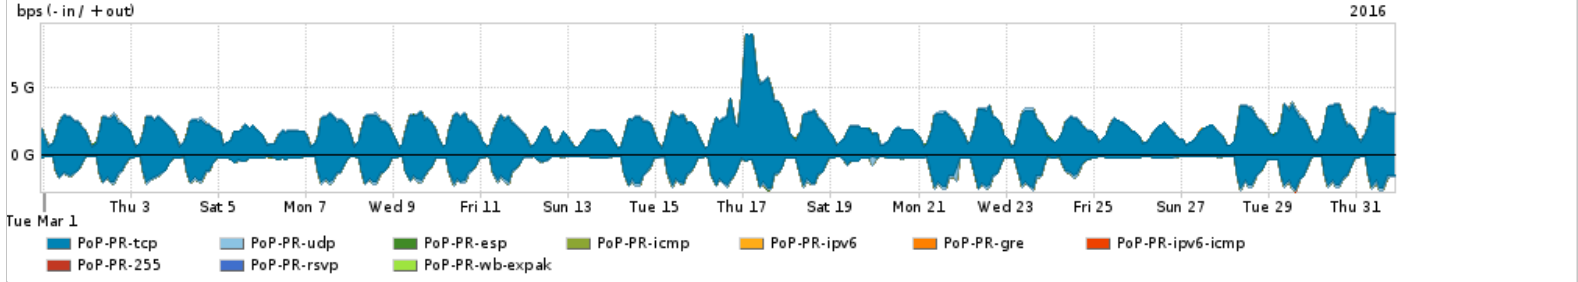

PROFILE	APPLICATION	IN	OUT	TOTAL	
☐	PoP-PR	other UDP	68.23 Mbps	63.81 Mbps	132.04 Mbps
☐	PoP-PR	rsync	44.39 Mbps	85.00 Mbps	129.39 Mbps
☐	PoP-PR	other TCP	41.11 Mbps	67.46 Mbps	108.57 Mbps
☐	PoP-PR	rdp	16.39 Mbps	2.20 Mbps	18.59 Mbps
☐	PoP-PR	qq	840.24 Kbps	10.17 Mbps	11.01 Mbps
☐	PoP-PR	macromedia-fcs	6.17 Mbps	1.51 Mbps	7.68 Mbps
☐	PoP-PR	dns	2.84 Mbps	2.01 Mbps	4.85 Mbps
☐	PoP-PR	smtp	2.33 Mbps	2.29 Mbps	4.62 Mbps

Distribuição do tráfego do PoP-PR por protocolo

Average | Max | PCT95

PROFILE	PROTOCOL	IN	OUT	TOTAL	
☐	PoP-PR	tcp	877.41 Mbps	2.07 Gbps	2.94 Gbps
☐	PoP-PR	udp	72.98 Mbps	65.84 Mbps	138.82 Mbps
☐	PoP-PR	esp	1.10 Mbps	4.85 Mbps	5.95 Mbps
☐	PoP-PR	icmp	163.63 Kbps	439.94 Kbps	603.57 Kbps
☐	PoP-PR	ipv6	202.41 Kbps	308.01 Kbps	510.42 Kbps
☐	PoP-PR	gre	89.04 Kbps	137.68 Kbps	226.72 Kbps
☐	PoP-PR	ipv6-icmp	2.65 Kbps	8.55 Kbps	11.20 Kbps
☐	PoP-PR	255	1.00 bps	0.00 bps	1.00 bps
☐	PoP-PR	wb-expak	0.00 bps	0.00 bps	0.00 bps
☐	PoP-PR	rsvp	0.00 bps	0.00 bps	0.00 bps

For assistance with this product, please contact support@arbornetworks.com.