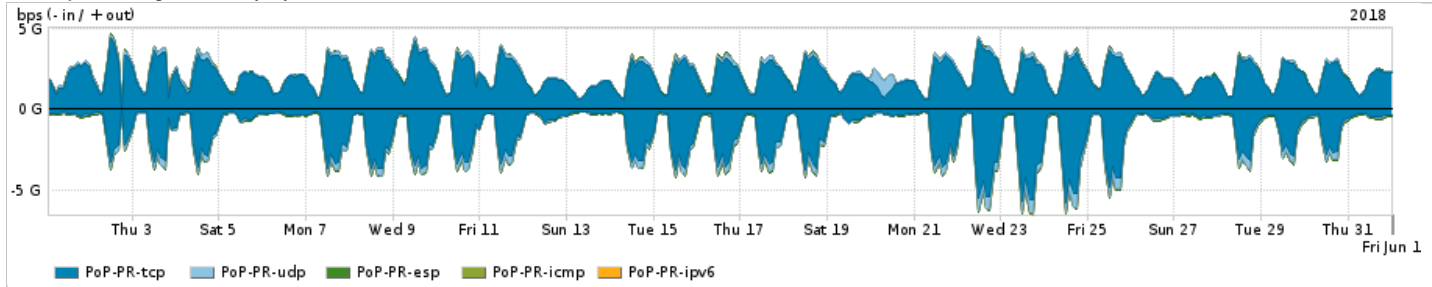

PROFILE	APPLICATION	IN	OUT	TOTAL
☒	PoP-PR	rsync	52.10 Mbps	110.42 Mbps	162.52 Mbps
☒	PoP-PR	quit	128.85 Mbps	30.84 Mbps	159.70 Mbps
☒	PoP-PR	other TCP	32.22 Mbps	87.12 Mbps	119.33 Mbps
☐	PoP-PR	other UDP	42.22 Mbps	76.73 Mbps	118.95 Mbps
☐	PoP-PR	ldap	842.88 Kbps	13.90 Mbps	14.75 Mbps
☐	PoP-PR	ssh	6.55 Mbps	2.90 Mbps	9.44 Mbps
☐	PoP-PR	ntp	102.03 Kbps	7.29 Mbps	7.39 Mbps
☐	PoP-PR	smtp	2.13 Mbps	2.83 Mbps	4.96 Mbps

Distribuição do tráfego do PoP-PR por protocolo

Average | Max | PCT95

	PROFILE	PROTOCOL	IN	OUT	TOTAL
☒	PoP-PR	tcp	1.36 Gbps	2.08 Gbps	3.44 Gbps
☒	PoP-PR	udp	174.68 Mbps	130.74 Mbps	305.42 Mbps
☒	PoP-PR	esp	64.71 Mbps	20.07 Mbps	84.78 Mbps
☒	PoP-PR	icmp	270.31 Kbps	707.35 Kbps	977.66 Kbps
☒	PoP-PR	ipv6	81.25 Kbps	81.15 Kbps	162.40 Kbps
☐	PoP-PR	gre	46.36 Kbps	96.88 Kbps	143.24 Kbps
☐	PoP-PR	ipv6-icmp	43.15 Kbps	49.38 Kbps	92.53 Kbps
☐	PoP-PR	255	69.00 bps	6.43 Kbps	6.49 Kbps
☐	PoP-PR	ipv6-nonxt	36.00 bps	0.00 bps	36.00 bps
☐	PoP-PR	tlsp	5.00 bps	0.00 bps	5.00 bps

For assistance with this product, please contact support at <https://support.arbornetworks.com>