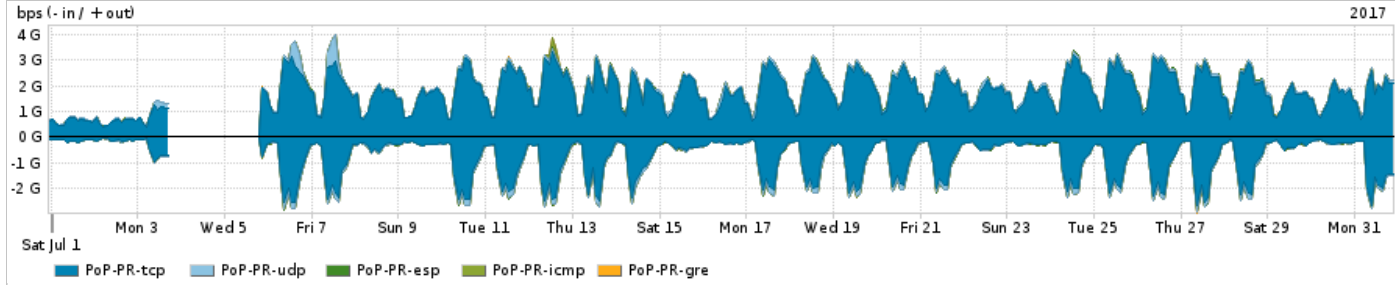

PROFILE	APPLICATION	IN	OUT	TOTAL
☒	PoP-PR	rsync	46.42 Mbps	97.26 Mbps	143.68 Mbps
☒	PoP-PR	other UDP	26.61 Mbps	71.01 Mbps	97.62 Mbps
☒	PoP-PR	other TCP	27.49 Mbps	65.94 Mbps	93.43 Mbps
☐	PoP-PR	quit	35.38 Mbps	6.00 Mbps	41.38 Mbps
☐	PoP-PR	qq	616.32 Kbps	5.82 Mbps	6.44 Mbps
☐	PoP-PR	macromedia-fcs	1.66 Mbps	2.74 Mbps	4.40 Mbps
☐	PoP-PR	ssh	1.56 Mbps	1.87 Mbps	3.43 Mbps
☐	PoP-PR	ldap	224.50 Kbps	2.89 Mbps	3.11 Mbps

Distribuição do tráfego do PoP-PR por protocolo

Average | Max | PCT95

	PROFILE	PROTOCOL	IN	OUT	TOTAL
☒	PoP-PR	tcp	725.30 Mbps	1.65 Gbps	2.38 Gbps
☒	PoP-PR	udp	64.23 Mbps	82.59 Mbps	146.82 Mbps
☒	PoP-PR	esp	7.34 Mbps	7.20 Mbps	14.54 Mbps
☒	PoP-PR	icmp	189.91 Kbps	3.09 Mbps	3.28 Mbps
☒	PoP-PR	gre	82.46 Kbps	227.95 Kbps	310.41 Kbps
☐	PoP-PR	ipv6	43.40 Kbps	44.07 Kbps	87.47 Kbps
☐	PoP-PR	ipv6-icmp	37.66 Kbps	35.15 Kbps	72.81 Kbps
☐	PoP-PR	255	0.00 bps	8.52 Kbps	8.52 Kbps
☐	PoP-PR	sctp	34.00 bps	0.00 bps	34.00 bps
☐	PoP-PR	ipv6-nonxt	16.00 bps	0.00 bps	16.00 bps

For assistance with this product, please contact support at <https://support.arbornetworks.com>