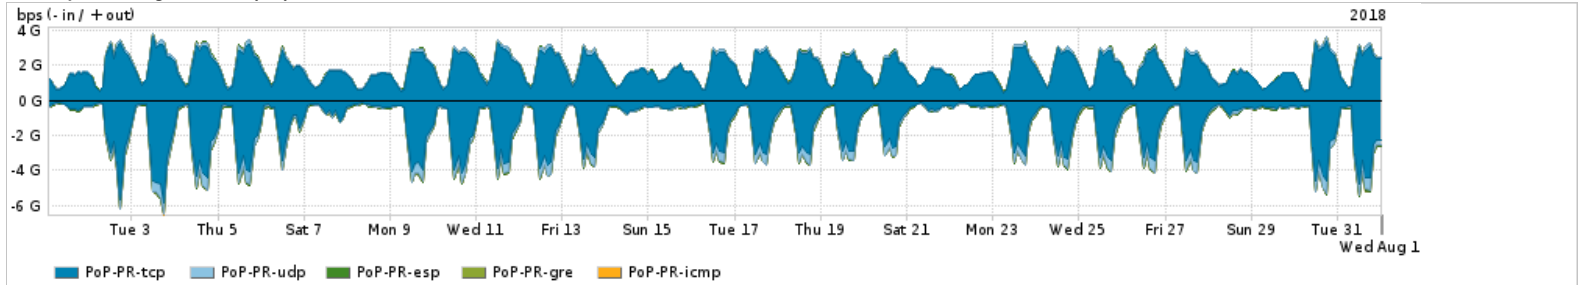

PROFILE	APPLICATION	IN	OUT	TOTAL
☒	PoP-PR	quit	163.01 Mbps	27.20 Mbps	190.21 Mbps
☒	PoP-PR	rsync	50.35 Mbps	111.08 Mbps	161.43 Mbps
☒	PoP-PR	other TCP	47.18 Mbps	72.50 Mbps	119.68 Mbps
☐	PoP-PR	other UDP	40.26 Mbps	54.75 Mbps	95.01 Mbps
☐	PoP-PR	ldap	809.18 Kbps	9.65 Mbps	10.45 Mbps
☐	PoP-PR	rtsp	115.77 Kbps	6.67 Mbps	6.78 Mbps
☐	PoP-PR	ssh	1.94 Mbps	2.59 Mbps	4.53 Mbps
☐	PoP-PR	dns	1.66 Mbps	2.31 Mbps	3.97 Mbps

Distribuição do tráfego do PoP-PR por protocolo

Average | Max | PCT95

	PROFILE	PROTOCOL	IN	OUT	TOTAL
☒	PoP-PR	tcp	1.35 Gbps	1.77 Gbps	3.12 Gbps
☒	PoP-PR	udp	206.77 Mbps	94.63 Mbps	301.40 Mbps
☒	PoP-PR	esp	50.22 Mbps	12.04 Mbps	62.26 Mbps
☒	PoP-PR	gre	1.01 Mbps	154.45 Kbps	1.17 Mbps
☒	PoP-PR	icmp	214.88 Kbps	680.96 Kbps	895.84 Kbps
☐	PoP-PR	ipv6	174.56 Kbps	217.36 Kbps	391.92 Kbps
☐	PoP-PR	ipv6-icmp	37.82 Kbps	46.92 Kbps	84.74 Kbps
☐	PoP-PR	sctp	188.00 bps	0.00 bps	188.00 bps
☐	PoP-PR	255	120.00 bps	0.00 bps	120.00 bps
☐	PoP-PR	ipv6-nonxt	8.00 bps	0.00 bps	8.00 bps

For assistance with this product, please contact support at <https://support.arbornetworks.com>