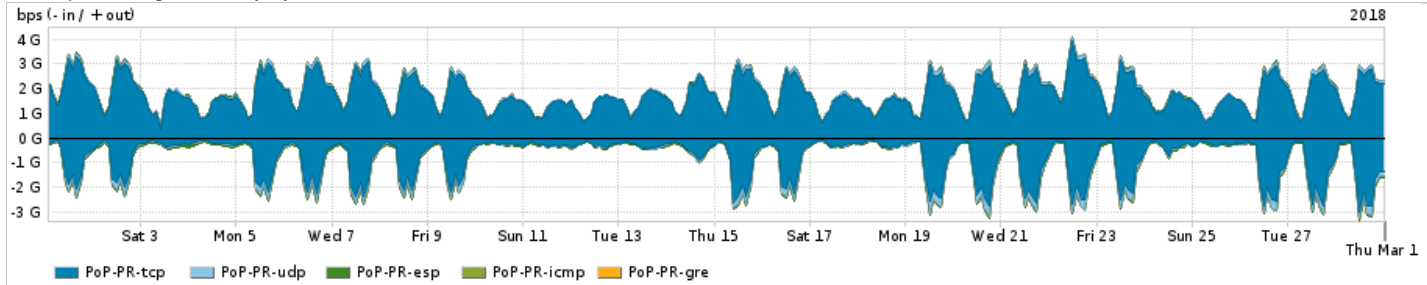

PROFILE	APPLICATION	IN	OUT	TOTAL
☒	PoP-PR	rsync	48.01 Mbps	60.64 Mbps	108.66 Mbps
☒	PoP-PR	other TCP	29.45 Mbps	70.27 Mbps	99.71 Mbps
☒	PoP-PR	quit	65.59 Mbps	17.44 Mbps	83.03 Mbps
☐	PoP-PR	other UDP	29.97 Mbps	50.58 Mbps	80.56 Mbps
☐	PoP-PR	ldap	511.33 Kbps	7.95 Mbps	8.46 Mbps
☐	PoP-PR	ssh	1.70 Mbps	3.60 Mbps	5.30 Mbps
☐	PoP-PR	qq	411.12 Kbps	3.64 Mbps	4.05 Mbps
☐	PoP-PR	smtp	2.20 Mbps	1.69 Mbps	3.89 Mbps

Distribuição do tráfego do PoP-PR por protocolo

Average | Max | PCT95

	PROFILE	PROTOCOL	IN	OUT	TOTAL
☒	PoP-PR	tcp	793.81 Mbps	1.78 Gbps	2.57 Gbps
☒	PoP-PR	udp	98.39 Mbps	78.08 Mbps	176.46 Mbps
☒	PoP-PR	esp	45.88 Mbps	12.94 Mbps	58.82 Mbps
☒	PoP-PR	icmp	315.26 Kbps	602.20 Kbps	917.46 Kbps
☒	PoP-PR	gre	85.57 Kbps	97.28 Kbps	182.85 Kbps
☐	PoP-PR	ipv6	53.16 Kbps	45.14 Kbps	98.30 Kbps
☐	PoP-PR	ipv6-icmp	36.44 Kbps	43.14 Kbps	79.58 Kbps
☐	PoP-PR	225	0.00 bps	426.00 bps	426.00 bps
☐	PoP-PR	bna	0.00 bps	411.00 bps	411.00 bps
☐	PoP-PR	188	0.00 bps	410.00 bps	410.00 bps

For assistance with this product, please contact support at <https://support.arbornetworks.com>