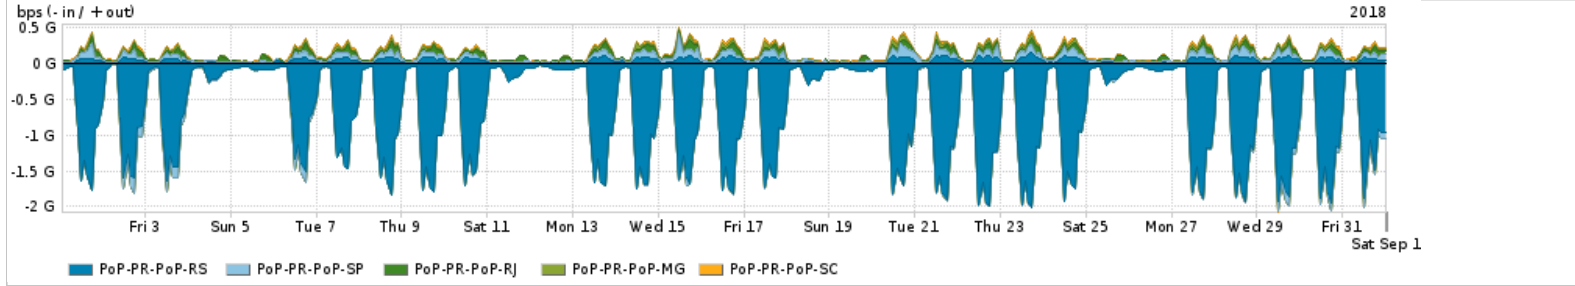

Interesse de tráfego do PoP-PR com os outros PoPs da RNP

Average | Max | PCT95

	PROFILE	PROFILE	IN	OUT	TOTAL
☒	PoP-PR	PoP-RS	666.04 Mbps	38.95 Mbps	704.99 Mbps
☒	PoP-PR	PoP-SP	16.19 Mbps	49.15 Mbps	65.34 Mbps
☒	PoP-PR	PoP-RJ	3.52 Kbps	31.33 Mbps	31.33 Mbps
☒	PoP-PR	PoP-MG	21.00 bps	17.43 Mbps	17.43 Mbps
☒	PoP-PR	PoP-SC	14.28 Kbps	15.57 Mbps	15.59 Mbps
☐	PoP-PR	PoP-CE	0.00 bps	14.90 Mbps	14.90 Mbps
☐	PoP-PR	PoP-DF	12.67 Kbps	14.71 Mbps	14.72 Mbps
☐	PoP-PR	PoP-BA	0.00 bps	6.48 Mbps	6.48 Mbps
☐	PoP-PR	PoP-GO	0.00 bps	6.38 Mbps	6.38 Mbps