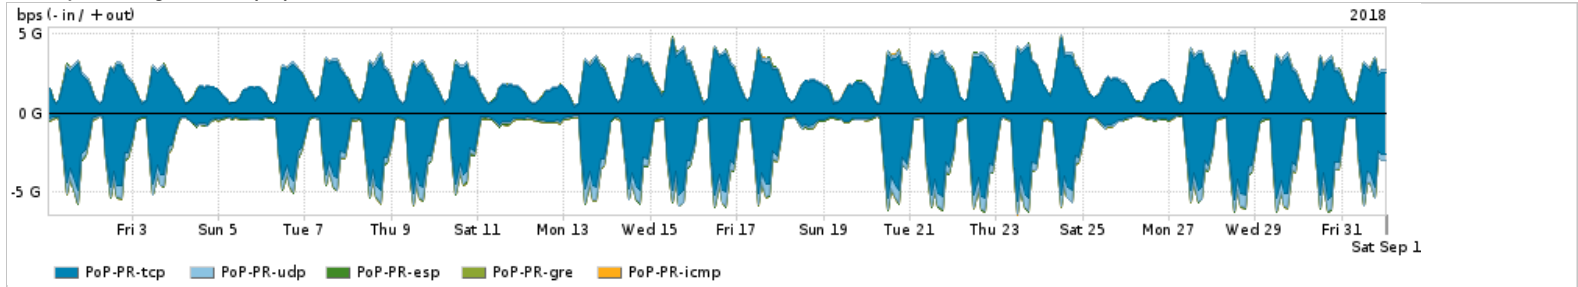

PROFILE	APPLICATION	IN	OUT	TOTAL
☒	PoP-PR	quit	229.46 Mbps	33.41 Mbps	262.87 Mbps
☒	PoP-PR	rsync	56.36 Mbps	87.55 Mbps	143.92 Mbps
☒	PoP-PR	other TCP	37.56 Mbps	73.56 Mbps	111.12 Mbps
☐	PoP-PR	other UDP	44.67 Mbps	63.78 Mbps	108.44 Mbps
☐	PoP-PR	ldap	1.09 Mbps	12.61 Mbps	13.69 Mbps
☐	PoP-PR	rtsp	123.56 Kbps	7.03 Mbps	7.15 Mbps
☐	PoP-PR	dns	3.04 Mbps	3.19 Mbps	6.22 Mbps
☐	PoP-PR	smtp	1.72 Mbps	4.18 Mbps	5.90 Mbps

Distribuição do tráfego do PoP-PR por protocolo

Average | Max | PCT95

	PROFILE	PROTOCOL	IN	OUT	TOTAL
☒	PoP-PR	tcp	1.93 Gbps	2.03 Gbps	3.97 Gbps
☒	PoP-PR	udp	278.80 Mbps	114.19 Mbps	392.99 Mbps
☒	PoP-PR	esp	51.50 Mbps	11.53 Mbps	63.03 Mbps
☒	PoP-PR	gre	27.02 Mbps	1.45 Mbps	28.47 Mbps
☒	PoP-PR	icmp	233.61 Kbps	778.60 Kbps	1.01 Mbps
☐	PoP-PR	ipv6	151.68 Kbps	285.28 Kbps	436.96 Kbps
☐	PoP-PR	ipv6-icmp	44.24 Kbps	56.71 Kbps	100.95 Kbps
☐	PoP-PR	254	33.79 Kbps	0.00 bps	33.79 Kbps
☐	PoP-PR	255	62.00 bps	0.00 bps	62.00 bps
☐	PoP-PR	ipv6-nonxt	7.00 bps	0.00 bps	7.00 bps

For assistance with this product, please contact support at <https://support.arbornetworks.com>