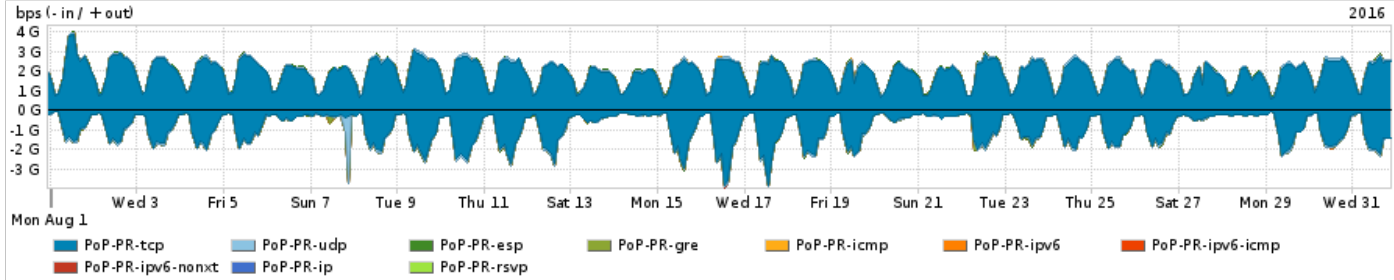

PROFILE	APPLICATION	IN	OUT	TOTAL	
☐	PoP-PR	other TCP	53.02 Mbps	88.78 Mbps	141.80 Mbps
☐	PoP-PR	rsync	61.57 Mbps	67.62 Mbps	129.19 Mbps
☐	PoP-PR	other UDP	45.27 Mbps	56.82 Mbps	102.09 Mbps
☐	PoP-PR	ntp	11.25 Mbps	26.74 Kbps	11.27 Mbps
☐	PoP-PR	qq	967.33 Kbps	6.65 Mbps	7.62 Mbps
☐	PoP-PR	macromedia-fcs	4.33 Mbps	317.55 Kbps	4.65 Mbps
☐	PoP-PR	smtp	1.91 Mbps	2.04 Mbps	3.95 Mbps
☐	PoP-PR	dns	1.30 Mbps	1.16 Mbps	2.46 Mbps

Distribuição do tráfego do PoP-PR por protocolo

Average | Max | PCT95

PROFILE	PROTOCOL	IN	OUT	TOTAL	
☐	PoP-PR	tcp	920.87 Mbps	1.91 Gbps	2.83 Gbps
☐	PoP-PR	udp	58.38 Mbps	58.80 Mbps	117.18 Mbps
☐	PoP-PR	esp	3.71 Mbps	16.50 Mbps	20.21 Mbps
☐	PoP-PR	gre	2.22 Mbps	74.00 Kbps	2.29 Mbps
☐	PoP-PR	icmp	141.67 Kbps	432.57 Kbps	574.24 Kbps
☐	PoP-PR	ipv6	101.45 Kbps	83.03 Kbps	184.48 Kbps
☐	PoP-PR	ipv6-icmp	21.14 Kbps	15.88 Kbps	37.02 Kbps
☐	PoP-PR	ipv6-nonxt	22.00 bps	0.00 bps	22.00 bps
☐	PoP-PR	rsvp	1.00 bps	0.00 bps	1.00 bps
☐	PoP-PR	ip	1.00 bps	0.00 bps	1.00 bps

For assistance with this product, please contact support@arbornetworks.com.