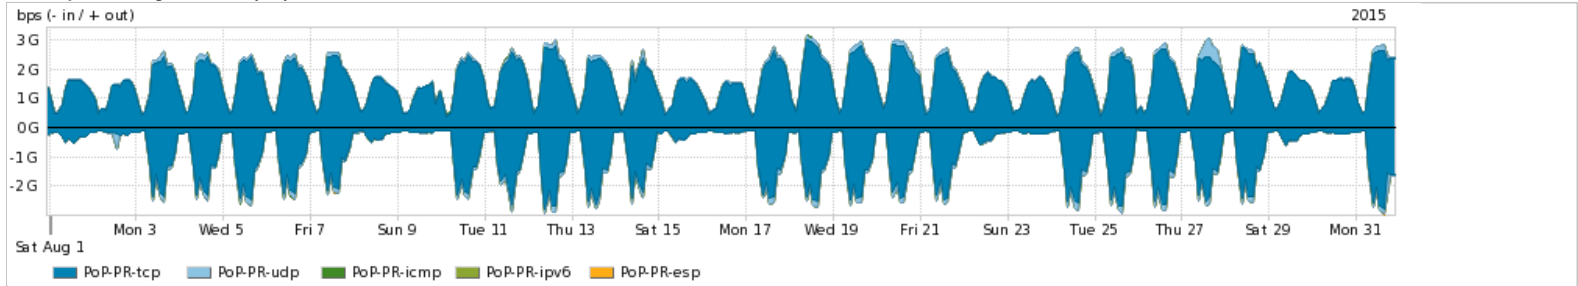

PROFILE	APPLICATION	IN	OUT	TOTAL	
☐	PoP-PR	qq	554.99 Kbps	7.02 Mbps	7.58 Mbps
☐	PoP-PR	macromedia-fcs	5.95 Mbps	1.21 Mbps	7.16 Mbps
☐	PoP-PR	ssh	1.61 Mbps	3.08 Mbps	4.69 Mbps
☐	PoP-PR	smtp	2.24 Mbps	2.02 Mbps	4.26 Mbps
☐	PoP-PR	dns	1.79 Mbps	1.12 Mbps	2.92 Mbps

Distribuição do tráfego do PoP-PR por protocolo

Average | Max | PCT95

PROFILE	PROTOCOL	IN	OUT	TOTAL	
☒	PoP-PR	tcp	887.89 Mbps	1.57 Gbps	2.46 Gbps
☒	PoP-PR	udp	73.43 Mbps	80.76 Mbps	154.18 Mbps
☒	PoP-PR	icmp	478.39 Kbps	503.87 Kbps	982.26 Kbps
☒	PoP-PR	ipv6	195.22 Kbps	343.01 Kbps	538.23 Kbps
☒	PoP-PR	esp	259.83 Kbps	80.91 Kbps	340.75 Kbps
☐	PoP-PR	gre	48.11 Kbps	118.05 Kbps	166.16 Kbps
☐	PoP-PR	ipv6-icmp	7.37 Kbps	1.94 Kbps	9.31 Kbps
☐	PoP-PR	ipv6-frag	757.00 bps	740.00 bps	1.50 Kbps
☐	PoP-PR	243	0.00 bps	109.00 bps	109.00 bps
☐	PoP-PR	sat-mon	0.00 bps	95.00 bps	95.00 bps

For assistance with this product, please contact support@arbornetworks.com.