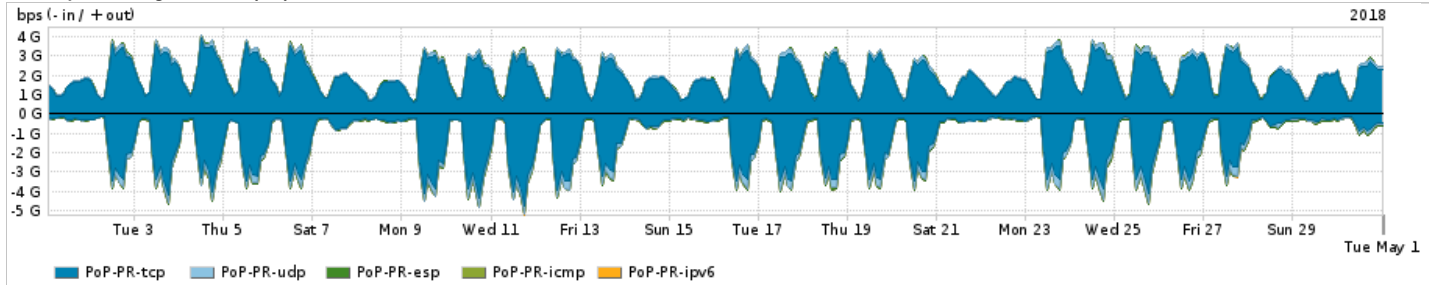

PROFILE	APPLICATION	IN	OUT	TOTAL
☒	PoP-PR	rsync	55.85 Mbps	79.46 Mbps	135.30 Mbps
☒	PoP-PR	quit	100.12 Mbps	30.33 Mbps	130.45 Mbps
☒	PoP-PR	other TCP	36.71 Mbps	78.41 Mbps	115.12 Mbps
☐	PoP-PR	other UDP	47.39 Mbps	61.48 Mbps	108.88 Mbps
☐	PoP-PR	ldap	793.81 Kbps	13.52 Mbps	14.32 Mbps
☐	PoP-PR	ssh	4.25 Mbps	2.90 Mbps	7.15 Mbps
☐	PoP-PR	smtp	2.15 Mbps	2.61 Mbps	4.76 Mbps
☐	PoP-PR	qq	931.25 Kbps	3.72 Mbps	4.65 Mbps

Distribuição do tráfego do PoP-PR por protocolo

Average | Max | PCT95

	PROFILE	PROTOCOL	IN	OUT	TOTAL
☒	PoP-PR	tcp	1.33 Gbps	1.98 Gbps	3.31 Gbps
☒	PoP-PR	udp	151.24 Mbps	111.39 Mbps	262.63 Mbps
☒	PoP-PR	esp	56.16 Mbps	16.77 Mbps	72.93 Mbps
☒	PoP-PR	icmp	267.12 Kbps	790.96 Kbps	1.06 Mbps
☒	PoP-PR	ipv6	132.77 Kbps	97.29 Kbps	230.06 Kbps
☐	PoP-PR	gre	43.90 Kbps	76.63 Kbps	120.53 Kbps
☐	PoP-PR	ipv6-icmp	34.78 Kbps	52.74 Kbps	87.52 Kbps
☐	PoP-PR	sctp	744.00 bps	0.00 bps	744.00 bps
☐	PoP-PR	ipv6-nonxt	134.00 bps	0.00 bps	134.00 bps
☐	PoP-PR	255	37.00 bps	0.00 bps	37.00 bps

For assistance with this product, please contact support at <https://support.arbornetworks.com>