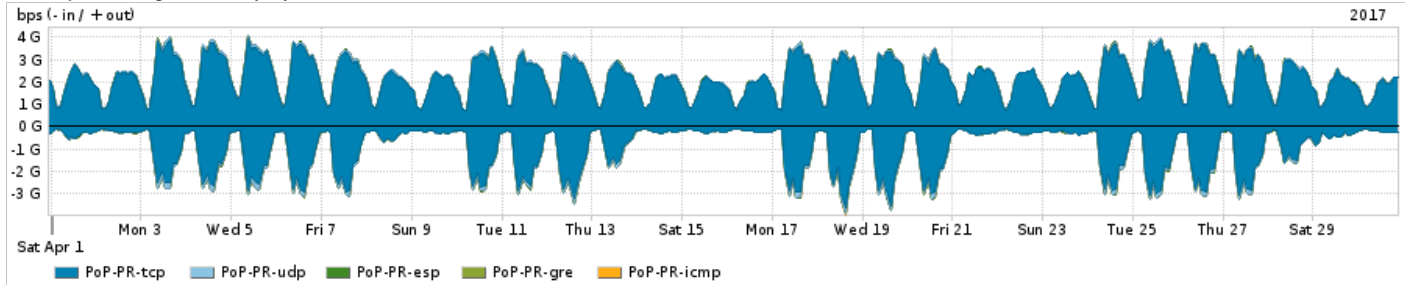

PROFILE	APPLICATION	IN	OUT	TOTAL	
☒	PoP-PR	other TCP		28.65 Mbps	72.56 Mbps	101.21 Mbps
☒	PoP-PR	rsync		49.58 Mbps	43.75 Mbps	93.33 Mbps
☒	PoP-PR	other UDP		32.43 Mbps	47.00 Mbps	79.43 Mbps
☐	PoP-PR	quit		34.72 Mbps	5.96 Mbps	40.67 Mbps
☐	PoP-PR	qq		969.31 Kbps	9.31 Mbps	10.28 Mbps
☐	PoP-PR	ssh		2.10 Mbps	5.57 Mbps	7.67 Mbps
☐	PoP-PR	smtp		2.66 Mbps	3.27 Mbps	5.93 Mbps
☐	PoP-PR	macromedia-fcs		3.09 Mbps	1.80 Mbps	4.88 Mbps

Distribuição do tráfego do PoP-PR por protocolo

Average | Max | PCT95

	PROFILE	PROTOCOL	IN	OUT	TOTAL	
☒	PoP-PR	tcp		974.46 Mbps	2.19 Gbps	3.17 Gbps
☒	PoP-PR	udp		69.91 Mbps	57.65 Mbps	127.56 Mbps
☒	PoP-PR	esp		3.39 Mbps	3.74 Mbps	7.13 Mbps
☒	PoP-PR	gre		317.39 Kbps	654.91 Kbps	972.30 Kbps
☒	PoP-PR	icmp		145.03 Kbps	734.81 Kbps	879.84 Kbps
☐	PoP-PR	ipv6-icmp		20.68 Kbps	27.65 Kbps	48.33 Kbps
☐	PoP-PR	ipv6		10.86 Kbps	28.99 Kbps	39.85 Kbps
☐	PoP-PR	sctp		31.00 bps	0.00 bps	31.00 bps
☐	PoP-PR	ipv6-nonxt		11.00 bps	0.00 bps	11.00 bps
☐	PoP-PR	ip		1.00 bps	0.00 bps	1.00 bps

For assistance with this product, please contact support@arbornetworks.com.