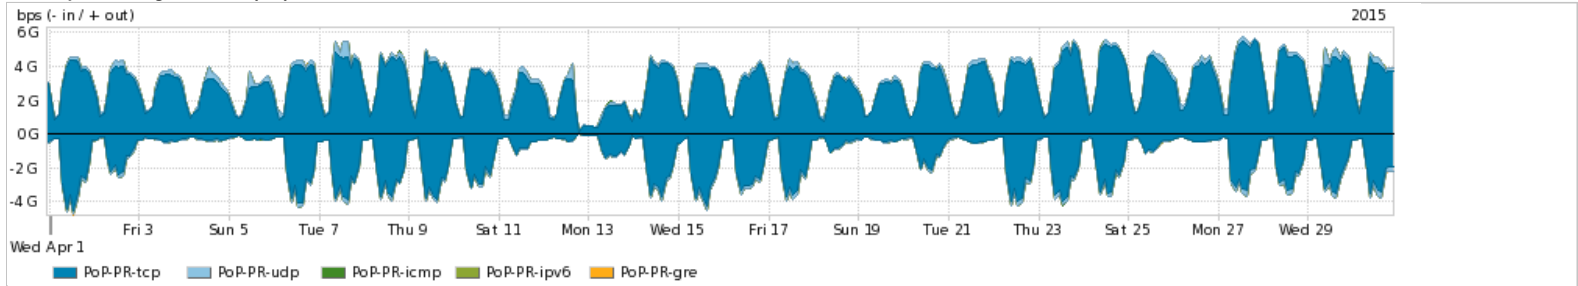

PROFILE	APPLICATION	IN	OUT	TOTAL	
☐	PoP-PR	qq	823.83 Kbps	13.89 Mbps	14.71 Mbps
☐	PoP-PR	macromedia-fcs	10.29 Mbps	2.21 Mbps	12.50 Mbps
☐	PoP-PR	smtp	3.97 Mbps	3.26 Mbps	7.22 Mbps
☐	PoP-PR	dns	1.63 Mbps	4.17 Mbps	5.81 Mbps
☐	PoP-PR	ssh	2.24 Mbps	3.04 Mbps	5.29 Mbps

Distribuição do tráfego do PoP-PR por protocolo

Average | Max | PCT95

PROFILE	PROTOCOL	IN	OUT	TOTAL	
☒	PoP-PR	tcp	1.34 Gbps	2.97 Gbps	4.31 Gbps
☒	PoP-PR	udp	93.34 Mbps	199.38 Mbps	292.71 Mbps
☒	PoP-PR	icmp	605.30 Kbps	1.85 Mbps	2.46 Mbps
☒	PoP-PR	ipv6	418.17 Kbps	459.09 Kbps	877.26 Kbps
☒	PoP-PR	gre	375.14 Kbps	212.28 Kbps	587.41 Kbps
☐	PoP-PR	esp	335.92 Kbps	106.71 Kbps	442.63 Kbps
☐	PoP-PR	cpnx	2.39 Kbps	0.00 bps	2.39 Kbps
☐	PoP-PR	trunk-2	2.00 Kbps	0.00 bps	2.00 Kbps
☐	PoP-PR	bbn-rcc	1.99 Kbps	0.00 bps	1.99 Kbps
☐	PoP-PR	etherip	1.94 Kbps	0.00 bps	1.94 Kbps

For assistance with this product, please contact support@arbornetworks.com.