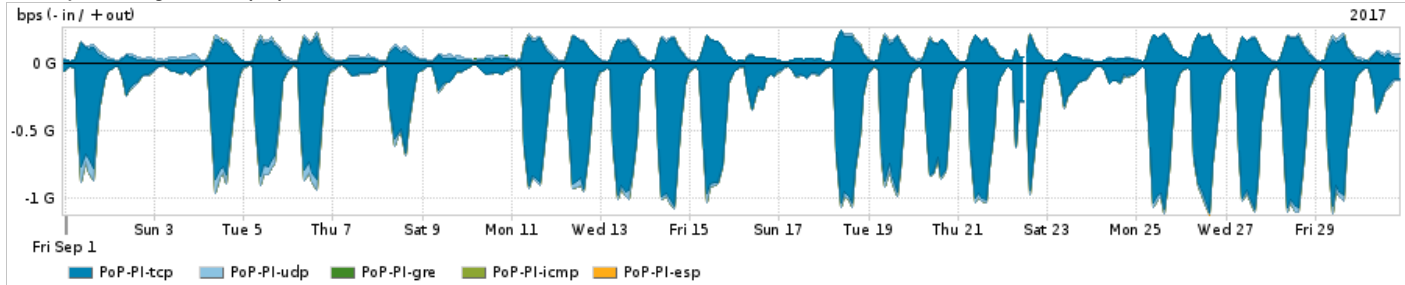

PROFILE	APPLICATION	IN	OUT	TOTAL
☒	PoP-PI	other UDP	4.37 Mbps	8.04 Mbps	12.41 Mbps
☒	PoP-PI	quit	9.48 Mbps	1.27 Mbps	10.75 Mbps
☒	PoP-PI	other TCP	3.15 Mbps	873.31 Kbps	4.02 Mbps
☐	PoP-PI	opennap	68.30 Kbps	1.15 Mbps	1.21 Mbps
☐	PoP-PI	macromedia-fcs	533.80 Kbps	509.59 Kbps	1.04 Mbps
☐	PoP-PI	dns	632.84 Kbps	198.83 Kbps	831.66 Kbps
☐	PoP-PI	ntp	81.09 Kbps	657.34 Kbps	738.43 Kbps
☐	PoP-PI	sip	230.16 Kbps	222.47 Kbps	452.64 Kbps

Distribuição do tráfego do PoP-PI por protocolo

Average | Max | PCT95

	PROFILE	PROTOCOL	IN	OUT	TOTAL
☒	PoP-PI	tcp	338.55 Mbps	69.55 Mbps	408.10 Mbps
☒	PoP-PI	udp	14.86 Mbps	10.61 Mbps	25.47 Mbps
☒	PoP-PI	gre	4.24 Kbps	45.12 Kbps	49.36 Kbps
☒	PoP-PI	icmp	18.38 Kbps	26.85 Kbps	45.23 Kbps
☒	PoP-PI	esp	757.00 bps	6.66 Kbps	7.41 Kbps
☐	PoP-PI	ipv6-icmp	31.00 bps	84.00 bps	115.00 bps
☐	PoP-PI	ipv6	0.00 bps	15.00 bps	15.00 bps

For assistance with this product, please contact support at <https://support.arbornetworks.com>