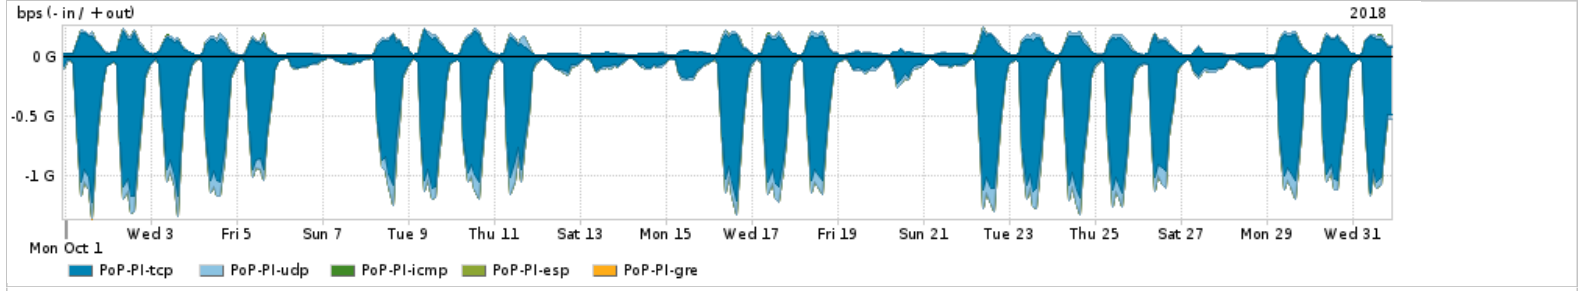

PROFILE	APPLICATION	IN	OUT	TOTAL
☒	PoP-PI	quit	35.40 Mbps	8.80 Mbps	44.20 Mbps
☒	PoP-PI	other UDP	4.18 Mbps	1.41 Mbps	5.59 Mbps
☒	PoP-PI	other TCP	3.41 Mbps	1.24 Mbps	4.64 Mbps
☐	PoP-PI	sip	1.09 Mbps	1.13 Mbps	2.22 Mbps
☐	PoP-PI	opennap	69.61 Kbps	1.08 Mbps	1.15 Mbps
☐	PoP-PI	xmpp	426.41 Kbps	236.62 Kbps	663.03 Kbps
☐	PoP-PI	dns	484.12 Kbps	138.85 Kbps	622.97 Kbps
☐	PoP-PI	stun	256.18 Kbps	225.50 Kbps	481.67 Kbps

Distribuição do tráfego do PoP-PI por protocolo

Average | Max | PCT95

	PROFILE	PROTOCOL	IN	OUT	TOTAL
☒	PoP-PI	tcp	368.56 Mbps	60.71 Mbps	429.28 Mbps
☒	PoP-PI	udp	41.40 Mbps	11.72 Mbps	53.12 Mbps
☒	PoP-PI	icmp	22.28 Kbps	38.92 Kbps	61.20 Kbps
☒	PoP-PI	esp	10.61 Kbps	8.94 Kbps	19.55 Kbps
☒	PoP-PI	gre	421.00 bps	3.45 Kbps	3.87 Kbps
☐	PoP-PI	ipv6-icmp	43.00 bps	1.00 bps	44.00 bps
☐	PoP-PI	ipv6	0.00 bps	20.00 bps	20.00 bps
☐	PoP-PI	sctp	1.00 bps	0.00 bps	1.00 bps

For assistance with this product, please contact support at <https://support.arbornetworks.com>