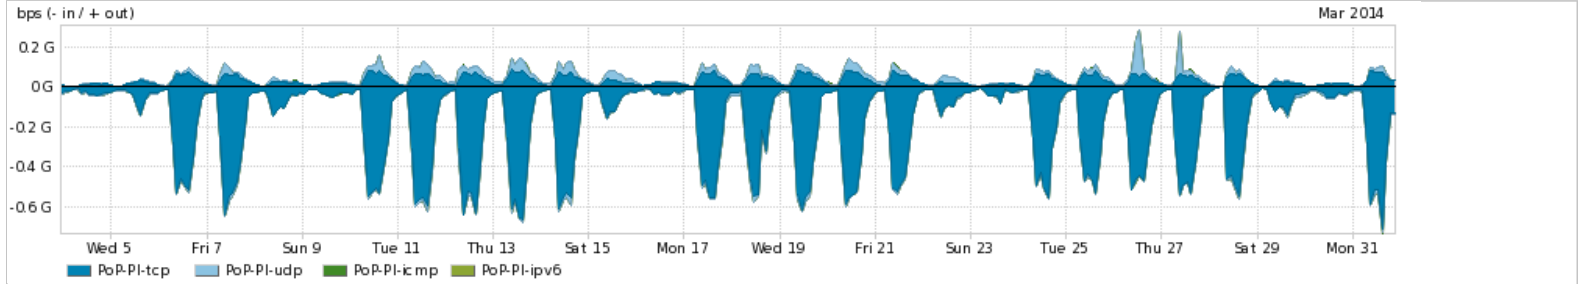

PROFILE	APPLICATION	IN	OUT	TOTAL
☒	PoP-PI	bittorrent	723.23 Kbps	310.58 Kbps	1.03 Mbps
☐	PoP-PI	opennap	55.31 Kbps	461.92 Kbps	517.23 Kbps
☐	PoP-PI	afs	108.62 Kbps	350.93 Kbps	459.54 Kbps
☐	PoP-PI	dns	161.90 Kbps	76.70 Kbps	238.59 Kbps
☐	PoP-PI	smtp	81.46 Kbps	143.17 Kbps	224.63 Kbps

Distribuição do tráfego do PoP-PI por protocolo

Average | Max | PCT95

	PROFILE	PROTOCOL	IN	OUT	TOTAL
☒	PoP-PI	tcp	179.58 Mbps	29.78 Mbps	209.36 Mbps
☒	PoP-PI	udp	6.20 Mbps	16.14 Mbps	22.34 Mbps
☒	PoP-PI	icmp	131.28 Kbps	141.43 Kbps	272.71 Kbps
☒	PoP-PI	ipv6	7.00 bps	14.00 bps	21.00 bps
☐	PoP-PI	rsvp	0.00 bps	5.00 bps	5.00 bps

For assistance with this product, please contact support@arbornetworks.com.