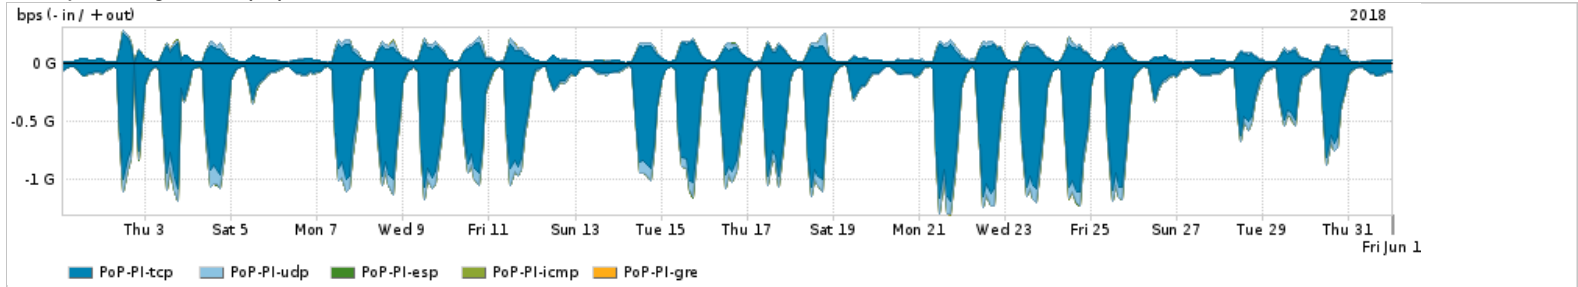

PROFILE	APPLICATION	IN	OUT	TOTAL
☒	PoP-PI	quit	28.88 Mbps	9.02 Mbps	37.91 Mbps
☒	PoP-PI	other UDP	6.30 Mbps	2.88 Mbps	9.18 Mbps
☒	PoP-PI	other TCP	5.19 Mbps	498.41 Kbps	5.69 Mbps
☐	PoP-PI	opennap	75.64 Kbps	1.18 Mbps	1.26 Mbps
☐	PoP-PI	macromedia-fcs	401.66 Kbps	848.48 Kbps	1.25 Mbps
☐	PoP-PI	dns	590.81 Kbps	184.32 Kbps	775.13 Kbps
☐	PoP-PI	stun	218.80 Kbps	232.09 Kbps	450.89 Kbps
☐	PoP-PI	sip	224.07 Kbps	175.50 Kbps	399.56 Kbps

Distribuição do tráfego do PoP-PI por protocolo

Average | Max | PCT95

	PROFILE	PROTOCOL	IN	OUT	TOTAL
☒	PoP-PI	tcp	336.75 Mbps	63.24 Mbps	399.99 Mbps
☒	PoP-PI	udp	36.15 Mbps	12.50 Mbps	48.65 Mbps
☒	PoP-PI	esp	725.51 Kbps	153.68 Kbps	879.19 Kbps
☒	PoP-PI	icmp	22.30 Kbps	70.88 Kbps	93.18 Kbps
☒	PoP-PI	gre	7.33 Kbps	22.08 Kbps	29.42 Kbps
☐	PoP-PI	ipv6-icmp	239.00 bps	516.00 bps	755.00 bps
☐	PoP-PI	ipv6	20.00 bps	57.00 bps	77.00 bps

For assistance with this product, please contact support at <https://support.arbornetworks.com>