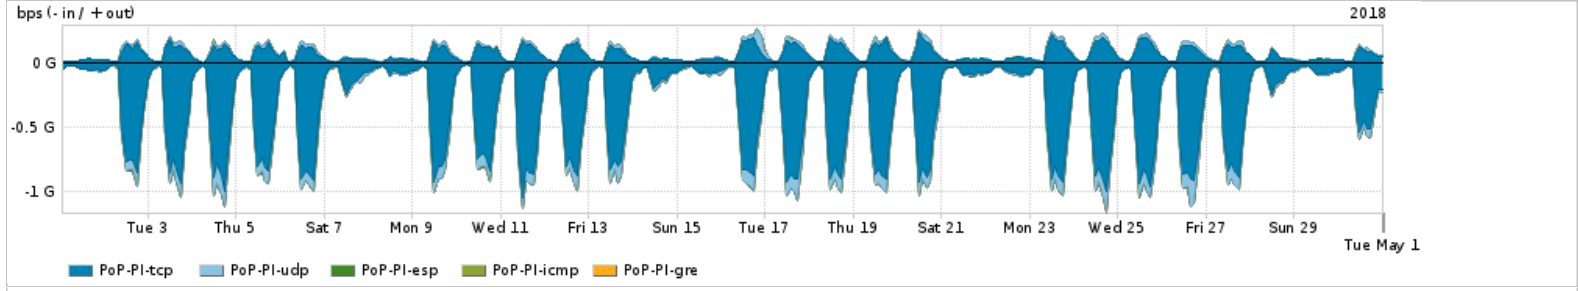

PROFILE	APPLICATION	IN	OUT	TOTAL
☒	PoP-PI	quit	31.72 Mbps	9.21 Mbps	40.93 Mbps
☒	PoP-PI	other UDP	6.03 Mbps	3.00 Mbps	9.03 Mbps
☒	PoP-PI	other TCP	4.83 Mbps	459.14 Kbps	5.29 Mbps
☐	PoP-PI	opennap	122.31 Kbps	1.72 Mbps	1.84 Mbps
☐	PoP-PI	macromedia-fcs	266.68 Kbps	725.56 Kbps	992.24 Kbps
☐	PoP-PI	dns	713.97 Kbps	160.99 Kbps	874.96 Kbps
☐	PoP-PI	sip	269.48 Kbps	163.31 Kbps	432.79 Kbps
☐	PoP-PI	xmpp	239.08 Kbps	132.24 Kbps	371.31 Kbps

Distribuição do tráfego do PoP-PI por protocolo

Average | Max | PCT95

	PROFILE	PROTOCOL	IN	OUT	TOTAL
☒	PoP-PI	tcp	323.20 Mbps	64.10 Mbps	387.30 Mbps
☒	PoP-PI	udp	38.86 Mbps	12.71 Mbps	51.57 Mbps
☒	PoP-PI	esp	983.29 Kbps	118.09 Kbps	1.10 Mbps
☒	PoP-PI	icmp	17.56 Kbps	35.08 Kbps	52.63 Kbps
☒	PoP-PI	gre	26.67 Kbps	14.67 Kbps	41.34 Kbps
☐	PoP-PI	ipv6-icmp	16.00 bps	461.00 bps	477.00 bps
☐	PoP-PI	sctp	17.00 bps	0.00 bps	17.00 bps
☐	PoP-PI	ipv6	0.00 bps	11.00 bps	11.00 bps

For assistance with this product, please contact support at <https://support.arbornetworks.com>