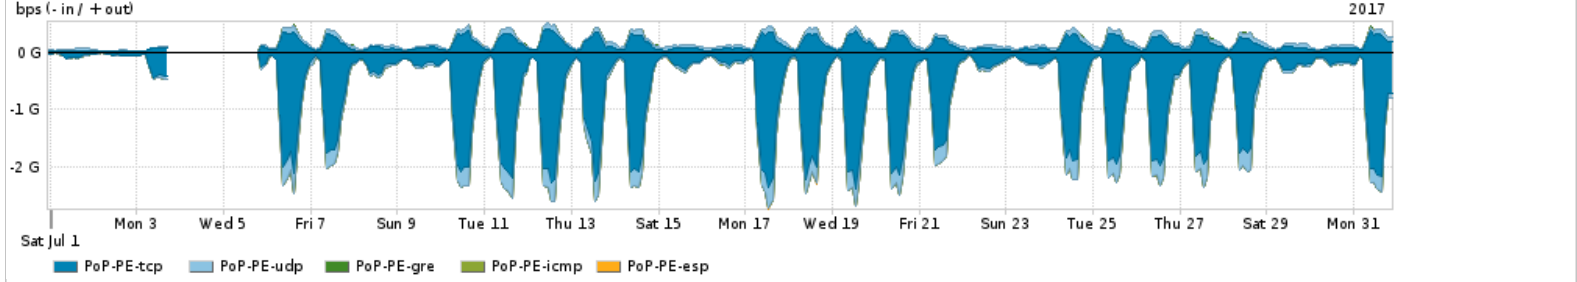

PROFILE	APPLICATION	IN	OUT	TOTAL
☒	PoP-PE		other TCP	11.97 Mbps	20.05 Mbps
☐	PoP-PE		dns	1.99 Mbps	7.96 Mbps
☐	PoP-PE		ntp	67.81 Kbps	3.71 Mbps
☐	PoP-PE		macromedia-fcs	1.11 Mbps	1.35 Mbps
☐	PoP-PE		ssh	308.92 Kbps	1.06 Mbps
☐	PoP-PE		bittorrent	225.18 Kbps	827.18 Kbps

Distribuição do tráfego do PoP-PE por protocolo

Average | Max | PCT95

	PROFILE	PROTOCOL	IN	OUT	TOTAL
☒	PoP-PE		tcp	615.30 Mbps	727.75 Mbps
☒	PoP-PE		udp	97.32 Mbps	145.75 Mbps
☒	PoP-PE		gre	134.60 Kbps	1.26 Mbps
☒	PoP-PE		icmp	55.47 Kbps	154.87 Kbps
☒	PoP-PE		esp	115.54 Kbps	150.36 Kbps
☐	PoP-PE		ipv6	91.22 Kbps	112.77 Kbps
☐	PoP-PE		ipv6-icmp	19.90 Kbps	33.10 Kbps
☐	PoP-PE		sctp	12.00 bps	12.00 bps

For assistance with this product, please contact support at <https://support.arbornetworks.com>