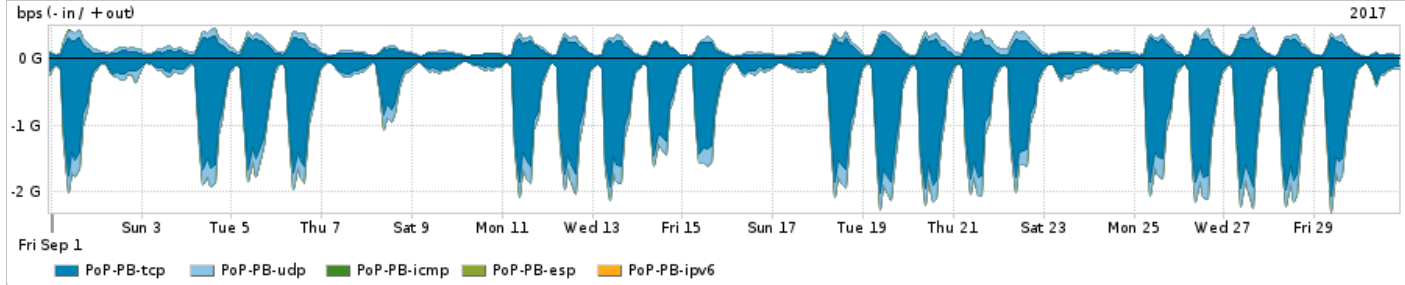

PROFILE	APPLICATION	IN	OUT	TOTAL
☒	PoP-PB	quit	74.56 Mbps	5.34 Mbps	79.91 Mbps
☒	PoP-PB	other UDP	23.09 Mbps	34.16 Mbps	57.25 Mbps
☒	PoP-PB	other TCP	12.80 Mbps	18.39 Mbps	31.19 Mbps
☐	PoP-PB	ssh	4.00 Mbps	1.40 Mbps	5.41 Mbps
☐	PoP-PB	ntp	230.78 Kbps	4.27 Mbps	4.50 Mbps
☐	PoP-PB	dns	526.18 Kbps	364.29 Kbps	890.46 Kbps
☐	PoP-PB	macromedia-fcs	722.46 Kbps	90.86 Kbps	813.32 Kbps
☐	PoP-PB	smtp	397.70 Kbps	349.45 Kbps	747.15 Kbps

Distribuição do tráfego do PoP-PB por protocolo

Average | Max | PCT95

	PROFILE	PROTOCOL	IN	OUT	TOTAL
☒	PoP-PB	tcp	604.55 Mbps	120.20 Mbps	724.75 Mbps
☒	PoP-PB	udp	98.80 Mbps	44.44 Mbps	143.24 Mbps
☒	PoP-PB	icmp	70.91 Kbps	200.14 Kbps	271.06 Kbps
☒	PoP-PB	esp	87.44 Kbps	17.34 Kbps	104.79 Kbps
☒	PoP-PB	ipv6	69.03 Kbps	34.32 Kbps	103.35 Kbps
☐	PoP-PB	ipv6-icmp	1.98 Kbps	1.87 Kbps	3.86 Kbps
☐	PoP-PB	gre	516.00 bps	594.00 bps	1.11 Kbps
☐	PoP-PB	ipv6-nonxt	0.00 bps	0.00 bps	0.00 bps
☐	PoP-PB	ggp	0.00 bps	0.00 bps	0.00 bps

For assistance with this product, please contact support at <https://support.arbornetworks.com>