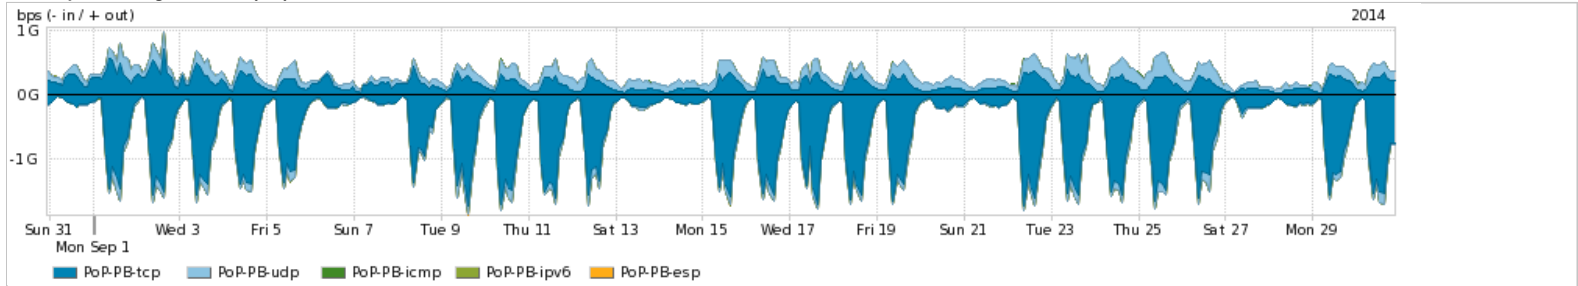

PROFILE	APPLICATION	IN	OUT	TOTAL	
☐	PoP-PB	ssh	1.51 Mbps	4.18 Mbps	5.69 Mbps
☐	PoP-PB	macromedia-fcs	3.14 Mbps	208.86 Kbps	3.35 Mbps
☐	PoP-PB	smtp	1.72 Mbps	1.45 Mbps	3.18 Mbps
☐	PoP-PB	dns	867.49 Kbps	2.18 Mbps	3.05 Mbps
☐	PoP-PB	rsync	1.92 Mbps	34.04 Kbps	1.96 Mbps

Distribuição do tráfego do PoP-PB por protocolo

Average | Max | PCT95

PROFILE	PROTOCOL	IN	OUT	TOTAL	
☒	PoP-PB	tcp	552.24 Mbps	167.90 Mbps	720.14 Mbps
☒	PoP-PB	udp	47.36 Mbps	138.71 Mbps	186.07 Mbps
☒	PoP-PB	icmp	241.73 Kbps	551.70 Kbps	793.43 Kbps
☒	PoP-PB	ipv6	191.24 Kbps	145.60 Kbps	336.84 Kbps
☐	PoP-PB	gre	41.27 Kbps	7.95 Kbps	49.22 Kbps
☒	PoP-PB	esp	7.16 Kbps	9.98 Kbps	17.14 Kbps
☐	PoP-PB	ipv6-icmp	549.00 bps	12.89 Kbps	13.44 Kbps
☐	PoP-PB	ipv6-frag	236.00 bps	30.00 bps	266.00 bps
☐	PoP-PB	ip	0.00 bps	55.00 bps	55.00 bps
☐	PoP-PB	sctp	9.00 bps	0.00 bps	9.00 bps

For assistance with this product, please contact support@arbornetworks.com.