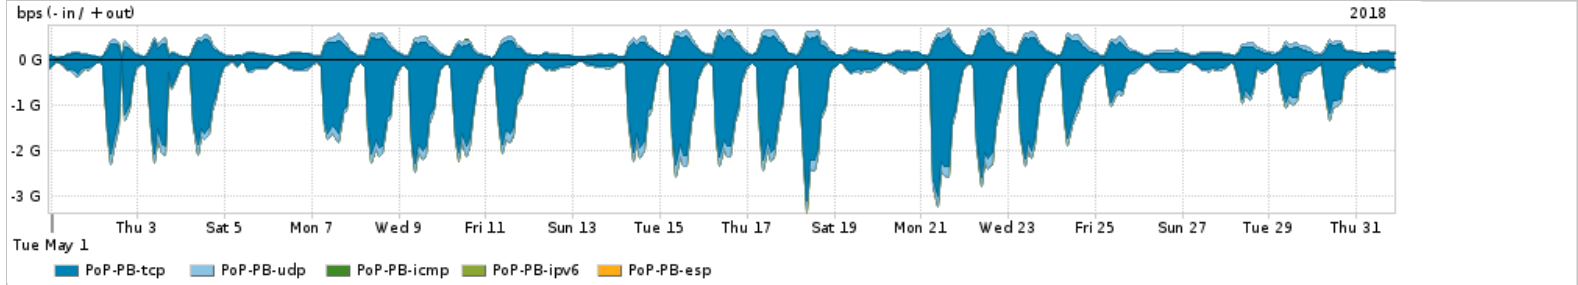

PROFILE	APPLICATION	IN	OUT	TOTAL
☒	PoP-PB	quit	50.00 Mbps	15.92 Mbps	65.92 Mbps
☒	PoP-PB	other TCP	16.06 Mbps	47.72 Mbps	63.78 Mbps
☒	PoP-PB	other UDP	25.52 Mbps	36.61 Mbps	62.13 Mbps
☐	PoP-PB	ssh	1.69 Mbps	659.85 Kbps	2.35 Mbps
☐	PoP-PB	dns	861.86 Kbps	817.02 Kbps	1.68 Mbps
☐	PoP-PB	smtp	516.29 Kbps	470.43 Kbps	986.71 Kbps
☐	PoP-PB	bittorrent	267.06 Kbps	707.29 Kbps	974.35 Kbps
☐	PoP-PB	xmpp	388.10 Kbps	293.34 Kbps	681.45 Kbps

Distribuição do tráfego do PoP-PB por protocolo

Average | Max | PCT95

	PROFILE	PROTOCOL	IN	OUT	TOTAL
☒	PoP-PB	tcp	660.31 Mbps	185.81 Mbps	846.12 Mbps
☒	PoP-PB	udp	76.96 Mbps	53.70 Mbps	130.67 Mbps
☒	PoP-PB	icmp	77.53 Kbps	180.40 Kbps	257.92 Kbps
☒	PoP-PB	ipv6	140.43 Kbps	115.60 Kbps	256.03 Kbps
☒	PoP-PB	esp	61.08 Kbps	8.26 Kbps	69.33 Kbps
☐	PoP-PB	ipv6-icmp	10.30 Kbps	2.89 Kbps	13.19 Kbps
☐	PoP-PB	gre	3.24 Kbps	266.00 bps	3.51 Kbps
☐	PoP-PB	ipv6-nonxt	21.00 bps	0.00 bps	21.00 bps

For assistance with this product, please contact support at <https://support.arbornetworks.com>