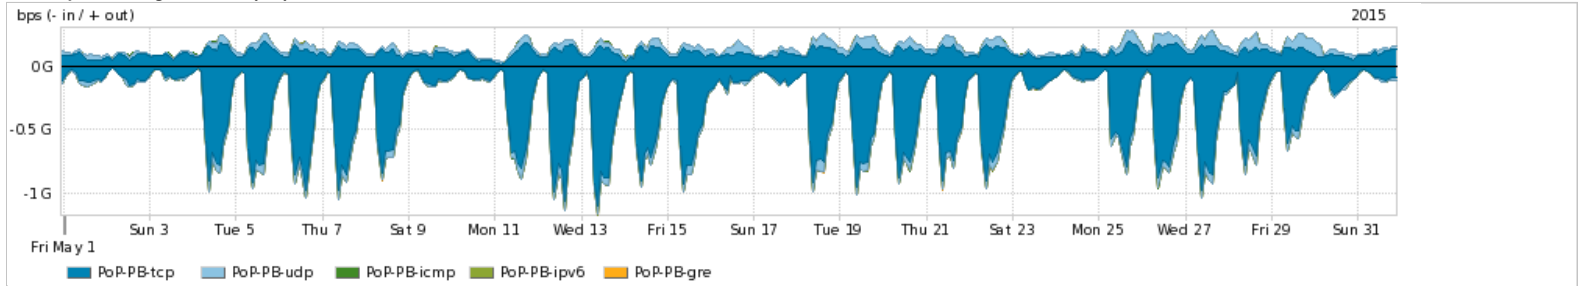

PROFILE	APPLICATION	IN	OUT	TOTAL
☐	PoP-PB	smtp	2.70 Mbps	463.02 Kbps
☐	PoP-PB	ntp	21.78 Kbps	3.06 Mbps
☐	PoP-PB	rsync	2.24 Mbps	21.14 Kbps
☐	PoP-PB	bittorrent	277.82 Kbps	1.86 Mbps
☐	PoP-PB	ssh	637.22 Kbps	1.32 Mbps

Distribuição do tráfego do PoP-PB por protocolo

Average | Max | PCT95

PROFILE	PROTOCOL	IN	OUT	TOTAL
☒	PoP-PB	tcp	319.40 Mbps	101.86 Mbps
☒	PoP-PB	udp	26.74 Mbps	39.47 Mbps
☒	PoP-PB	icmp	104.40 Kbps	140.78 Kbps
☒	PoP-PB	ipv6	130.22 Kbps	99.70 Kbps
☒	PoP-PB	gre	103.57 Kbps	9.89 Kbps
☐	PoP-PB	esp	32.33 Kbps	67.42 Kbps
☐	PoP-PB	ipv6-icmp	151.00 bps	419.00 bps
☐	PoP-PB	ipv6-frag	1.00 bps	10.00 bps
☐	PoP-PB	sctp	0.00 bps	0.00 bps
☐	PoP-PB	rsvp	0.00 bps	0.00 bps

For assistance with this product, please contact support@arbornetworks.com.