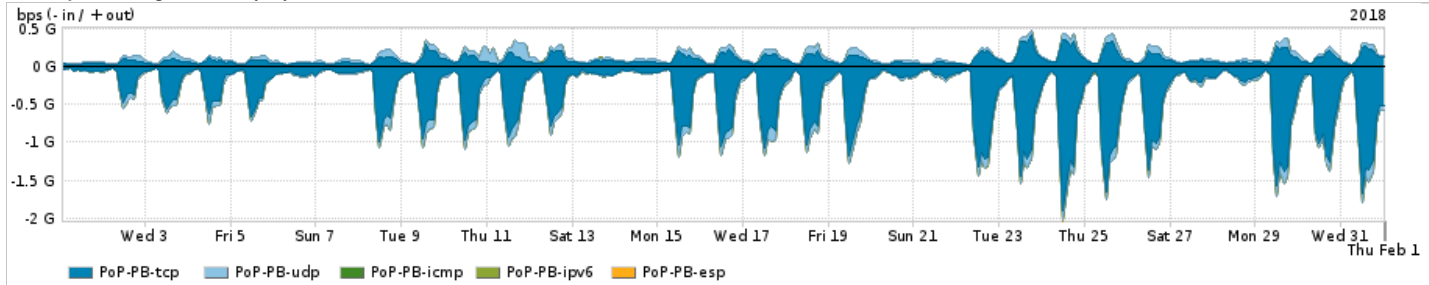

PROFILE	APPLICATION	IN	OUT	TOTAL
☒	PoP-PB	other UDP	13.55 Mbps	34.37 Mbps	47.92 Mbps
☒	PoP-PB	quit	28.18 Mbps	4.72 Mbps	32.90 Mbps
☒	PoP-PB	other TCP	10.61 Mbps	14.72 Mbps	25.33 Mbps
☐	PoP-PB	ssh	2.77 Mbps	429.27 Kbps	3.20 Mbps
☐	PoP-PB	dns	413.32 Kbps	310.09 Kbps	723.40 Kbps
☐	PoP-PB	smtp	246.34 Kbps	192.54 Kbps	438.88 Kbps
☐	PoP-PB	bittorrent	83.82 Kbps	268.00 Kbps	351.82 Kbps
☐	PoP-PB	macromedia-fcs	281.83 Kbps	16.99 Kbps	298.82 Kbps

Distribuição do tráfego do PoP-PB por protocolo

Average | Max | PCT95

	PROFILE	PROTOCOL	IN	OUT	TOTAL
☒	PoP-PB	tcp	358.14 Mbps	84.24 Mbps	442.38 Mbps
☒	PoP-PB	udp	42.48 Mbps	39.57 Mbps	82.04 Mbps
☒	PoP-PB	icmp	51.90 Kbps	147.62 Kbps	199.53 Kbps
☒	PoP-PB	ipv6	34.48 Kbps	62.55 Kbps	97.03 Kbps
☒	PoP-PB	esp	70.14 Kbps	6.47 Kbps	76.61 Kbps
☐	PoP-PB	ipv6-icmp	1.12 Kbps	1.85 Kbps	2.97 Kbps
☐	PoP-PB	gre	13.00 bps	10.00 bps	23.00 bps

For assistance with this product, please contact support at <https://support.arbornetworks.com>