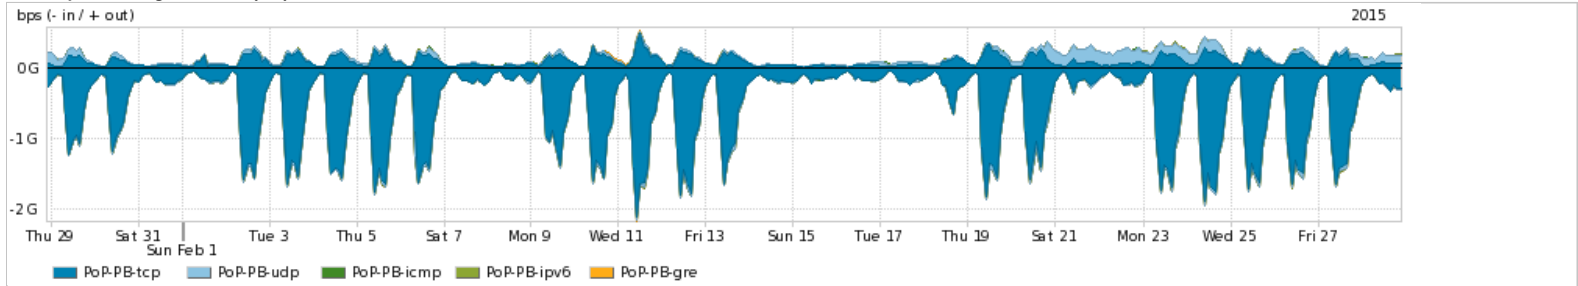

PROFILE	APPLICATION	IN	OUT	TOTAL	
☐	PoP-PB	smtp	2.34 Mbps	962.03 Kbps	3.30 Mbps
☐	PoP-PB	macromedia-fcs	2.60 Mbps	98.24 Kbps	2.69 Mbps
☐	PoP-PB	rdp	156.95 Kbps	1.84 Mbps	2.00 Mbps
☐	PoP-PB	ssh	492.43 Kbps	858.70 Kbps	1.35 Mbps
☐	PoP-PB	rsync	1.23 Mbps	21.72 Kbps	1.25 Mbps

Distribuição do tráfego do PoP-PB por protocolo

Average | Max | PCT95

PROFILE	PROTOCOL	IN	OUT	TOTAL	
☒	PoP-PB	tcp	528.16 Mbps	102.15 Mbps	630.31 Mbps
☒	PoP-PB	udp	19.01 Mbps	50.83 Mbps	69.84 Mbps
☒	PoP-PB	icmp	196.79 Kbps	431.81 Kbps	628.61 Kbps
☒	PoP-PB	ipv6	272.27 Kbps	328.49 Kbps	600.76 Kbps
☒	PoP-PB	gre	3.61 Kbps	500.89 Kbps	504.50 Kbps
☐	PoP-PB	esp	59.97 Kbps	143.62 Kbps	203.60 Kbps
☐	PoP-PB	igmp	0.00 bps	0.00 bps	0.00 bps

For assistance with this product, please contact support@arbornetworks.com.