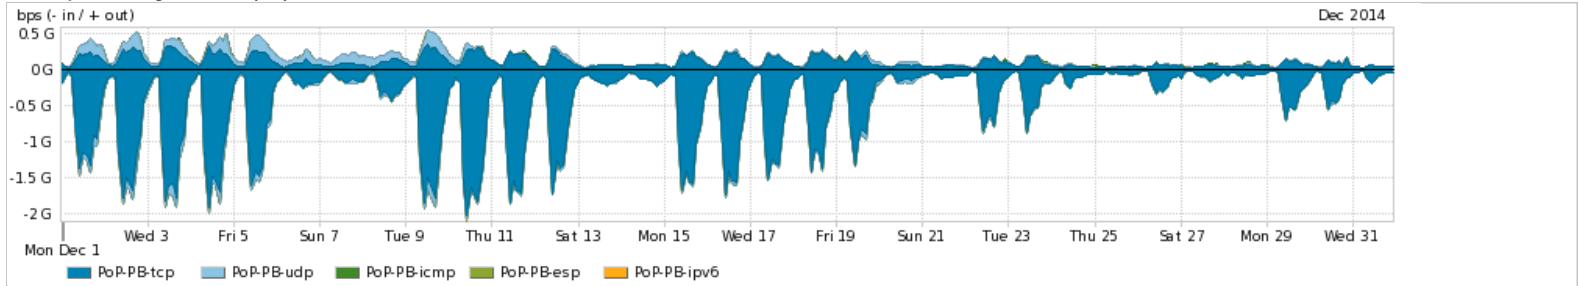

PROFILE	APPLICATION	IN	OUT	TOTAL	
☐	PoP-PB	smtp	2.59 Mbps	654.88 Kbps	3.24 Mbps
☐	PoP-PB	afs	1.14 Mbps	1.37 Mbps	2.51 Mbps
☐	PoP-PB	macromedia-fcs	1.99 Mbps	119.76 Kbps	2.11 Mbps
☐	PoP-PB	rdp	196.96 Kbps	1.82 Mbps	2.02 Mbps
☐	PoP-PB	dns	819.80 Kbps	778.31 Kbps	1.60 Mbps

Distribuição do tráfego do PoP-PB por protocolo

Average | Max | PCT95

PROFILE	PROTOCOL	IN	OUT	TOTAL	
☒	PoP-PB	tcp	460.01 Mbps	95.46 Mbps	555.47 Mbps
☒	PoP-PB	udp	22.77 Mbps	41.64 Mbps	64.41 Mbps
☒	PoP-PB	icmp	231.14 Kbps	1.16 Mbps	1.39 Mbps
☒	PoP-PB	esp	52.19 Kbps	95.40 Kbps	147.59 Kbps
☒	PoP-PB	ipv6	110.48 Kbps	27.19 Kbps	137.66 Kbps
☐	PoP-PB	gre	96.49 Kbps	9.82 Kbps	106.32 Kbps
☐	PoP-PB	sctp	55.00 bps	0.00 bps	55.00 bps
☐	PoP-PB	255	0.00 bps	0.00 bps	0.00 bps
☐	PoP-PB	rsvp	0.00 bps	0.00 bps	0.00 bps

For assistance with this product, please contact support@arbornetworks.com.