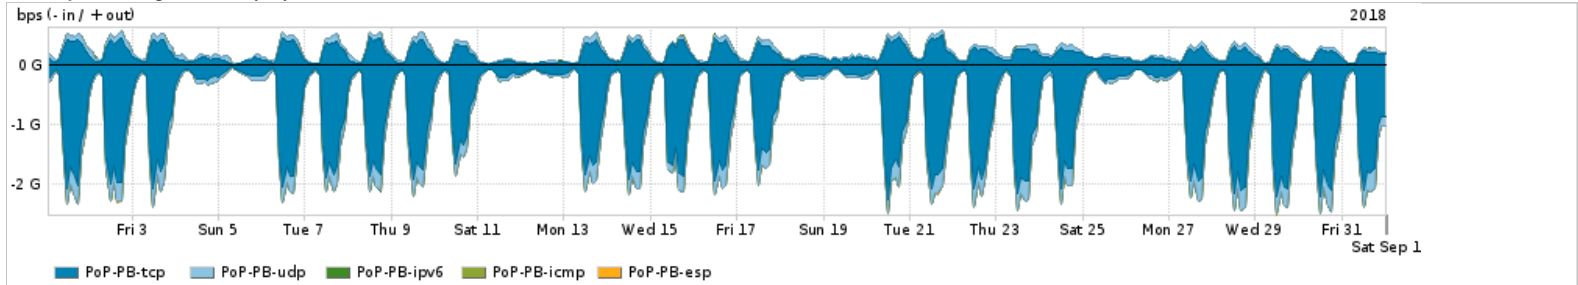

PROFILE	APPLICATION	IN	OUT	TOTAL
☒	PoP-PB	quit	98.20 Mbps	18.50 Mbps	116.70 Mbps
☒	PoP-PB	other UDP	25.29 Mbps	32.71 Mbps	58.01 Mbps
☒	PoP-PB	other TCP	15.59 Mbps	26.90 Mbps	42.49 Mbps
☐	PoP-PB	ssh	2.57 Mbps	3.57 Mbps	6.14 Mbps
☐	PoP-PB	dns	786.92 Kbps	1.17 Mbps	1.95 Mbps
☐	PoP-PB	bittorrent	321.65 Kbps	1.35 Mbps	1.67 Mbps
☐	PoP-PB	smtp	432.59 Kbps	574.71 Kbps	1.01 Mbps
☐	PoP-PB	xmpp	483.69 Kbps	369.91 Kbps	853.59 Kbps

Distribuição do tráfego do PoP-PB por protocolo

Average | Max | PCT95

	PROFILE	PROTOCOL	IN	OUT	TOTAL
☒	PoP-PB	tcp	749.70 Mbps	178.92 Mbps	928.62 Mbps
☒	PoP-PB	udp	124.97 Mbps	52.98 Mbps	177.95 Mbps
☒	PoP-PB	ipv6	226.11 Kbps	315.13 Kbps	541.24 Kbps
☒	PoP-PB	icmp	77.28 Kbps	235.68 Kbps	312.96 Kbps
☒	PoP-PB	esp	173.06 Kbps	28.07 Kbps	201.13 Kbps
☐	PoP-PB	ipv6-icmp	7.24 Kbps	2.06 Kbps	9.31 Kbps
☐	PoP-PB	gre	374.00 bps	60.00 bps	434.00 bps
☐	PoP-PB	ipv6-nonxt	11.00 bps	0.00 bps	11.00 bps
☐	PoP-PB	sctp	0.00 bps	0.00 bps	0.00 bps
☐	PoP-PB	dccp	0.00 bps	0.00 bps	0.00 bps

For assistance with this product, please contact support at <https://support.arbornetworks.com>