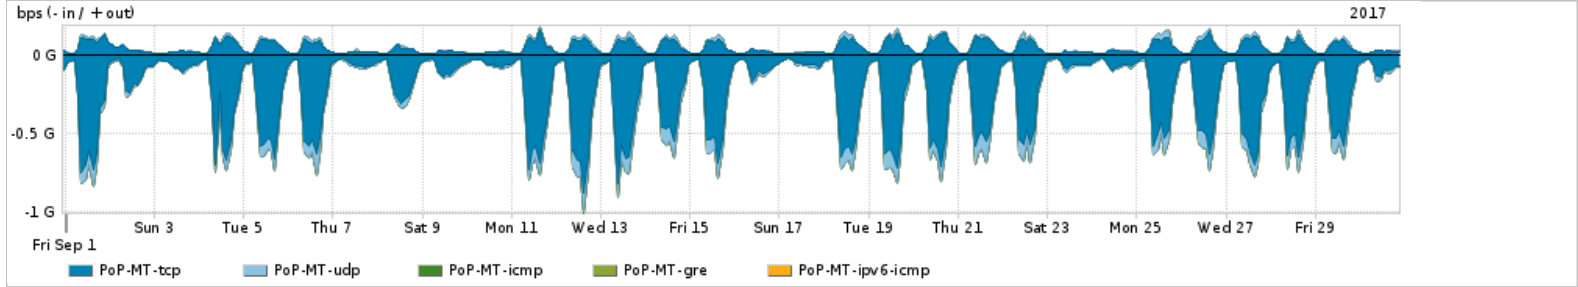

PROFILE	APPLICATION	IN	OUT	TOTAL
☒	PoP-MT	quit	30.74 Mbps	3.85 Mbps	34.59 Mbps
☒	PoP-MT	other TCP	9.35 Mbps	3.21 Mbps	12.57 Mbps
☒	PoP-MT	other UDP	3.07 Mbps	3.27 Mbps	6.34 Mbps
☐	PoP-MT	dns	248.04 Kbps	111.74 Kbps	359.79 Kbps
☐	PoP-MT	smtp	237.92 Kbps	95.37 Kbps	333.28 Kbps
☐	PoP-MT	xmpp	129.01 Kbps	99.91 Kbps	228.92 Kbps
☐	PoP-MT	macromedia-fcs	160.36 Kbps	46.49 Kbps	206.86 Kbps
☐	PoP-MT	ssh	92.71 Kbps	93.59 Kbps	186.30 Kbps

Distribuição do tráfego do PoP-MT por protocolo

Average | Max | PCT95

	PROFILE	PROTOCOL	IN	OUT	TOTAL
☒	PoP-MT	tcp	231.69 Mbps	40.84 Mbps	272.54 Mbps
☒	PoP-MT	udp	34.11 Mbps	7.29 Mbps	41.41 Mbps
☒	PoP-MT	icmp	24.24 Kbps	52.55 Kbps	76.79 Kbps
☒	PoP-MT	gre	1.56 Kbps	80.00 bps	1.64 Kbps
☒	PoP-MT	ipv6-icmp	33.00 bps	216.00 bps	249.00 bps
☐	PoP-MT	ipv6	31.00 bps	205.00 bps	236.00 bps
☐	PoP-MT	esp	2.00 bps	0.00 bps	2.00 bps

For assistance with this product, please contact support at <https://support.arbornetworks.com>