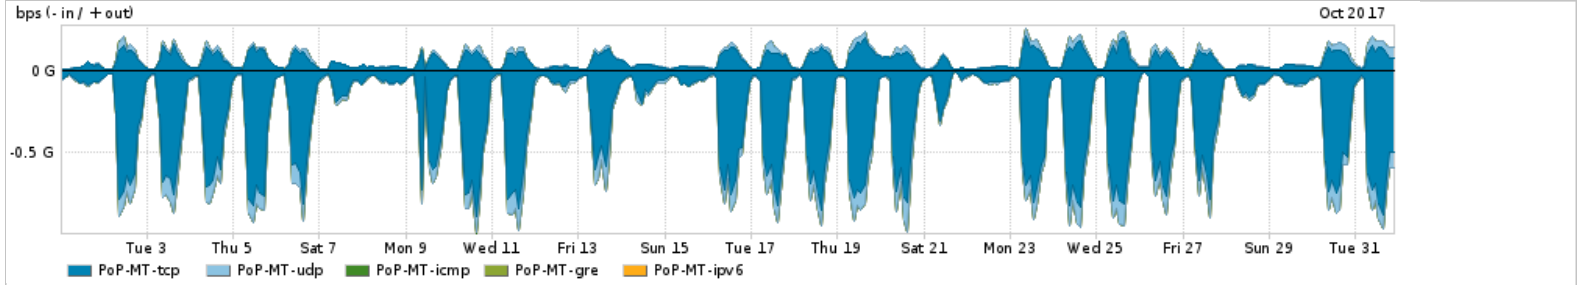

PROFILE	APPLICATION	IN	OUT	TOTAL
☒	PoP-MT	quit	35.25 Mbps	5.72 Mbps	40.97 Mbps
☒	PoP-MT	other TCP	8.76 Mbps	3.47 Mbps	12.23 Mbps
☒	PoP-MT	other UDP	4.57 Mbps	5.97 Mbps	10.54 Mbps
☐	PoP-MT	rdp	1.27 Mbps	1.36 Mbps	2.64 Mbps
☐	PoP-MT	dns	272.82 Kbps	123.05 Kbps	395.86 Kbps
☐	PoP-MT	smtp	219.16 Kbps	105.96 Kbps	325.11 Kbps
☐	PoP-MT	xmpp	177.90 Kbps	132.64 Kbps	310.54 Kbps
☐	PoP-MT	macromedia-fcs	130.55 Kbps	145.60 Kbps	276.15 Kbps

Distribuição do tráfego do PoP-MT por protocolo

Average | Max | PCT95

	PROFILE	PROTOCOL	IN	OUT	TOTAL
☒	PoP-MT	tcp	284.39 Mbps	54.12 Mbps	338.51 Mbps
☒	PoP-MT	udp	40.15 Mbps	11.92 Mbps	52.07 Mbps
☒	PoP-MT	icmp	28.07 Kbps	65.46 Kbps	93.54 Kbps
☒	PoP-MT	gre	1.29 Kbps	274.00 bps	1.57 Kbps
☒	PoP-MT	ipv6	212.00 bps	228.00 bps	440.00 bps
☐	PoP-MT	ipv6-icmp	19.00 bps	134.00 bps	153.00 bps
☐	PoP-MT	esp	2.00 bps	0.00 bps	2.00 bps

For assistance with this product, please contact support at <https://support.arbornetworks.com>