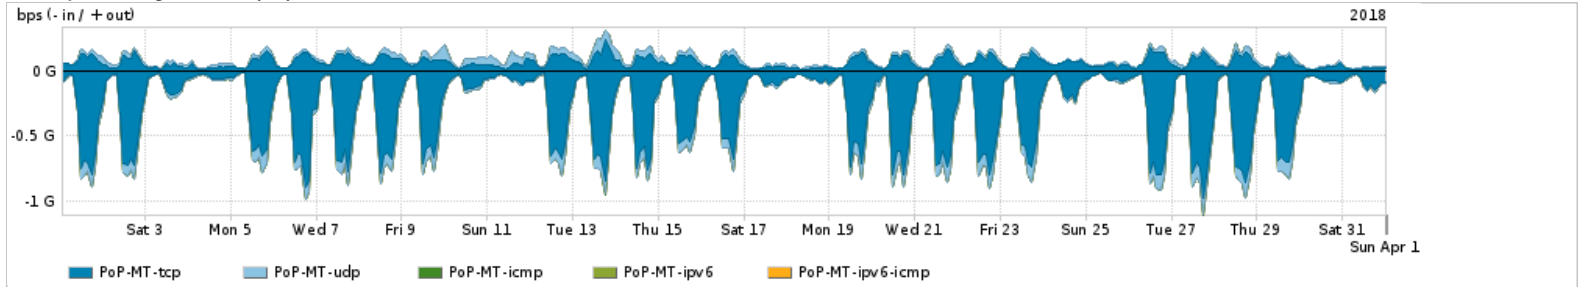

PROFILE	APPLICATION	IN	OUT	TOTAL
☒	PoP-MT	quit	31.46 Mbps	6.37 Mbps	37.82 Mbps
☒	PoP-MT	other UDP	4.79 Mbps	18.62 Mbps	23.41 Mbps
☒	PoP-MT	other TCP	6.58 Mbps	13.93 Mbps	20.51 Mbps
☐	PoP-MT	dns	295.45 Kbps	101.99 Kbps	397.44 Kbps
☐	PoP-MT	smtp	244.35 Kbps	144.31 Kbps	388.66 Kbps
☐	PoP-MT	macromedia-fcs	99.73 Kbps	176.42 Kbps	276.14 Kbps
☐	PoP-MT	ssh	172.40 Kbps	92.88 Kbps	265.27 Kbps
☐	PoP-MT	xmpp	187.63 Kbps	52.33 Kbps	239.96 Kbps

Distribuição do tráfego do PoP-MT por protocolo

Average | Max | PCT95

	PROFILE	PROTOCOL	IN	OUT	TOTAL
☒	PoP-MT	tcp	270.62 Mbps	61.43 Mbps	332.05 Mbps
☒	PoP-MT	udp	36.57 Mbps	25.16 Mbps	61.74 Mbps
☒	PoP-MT	icmp	21.61 Kbps	49.93 Kbps	71.53 Kbps
☒	PoP-MT	ipv6	52.00 bps	35.00 bps	87.00 bps
☒	PoP-MT	ipv6-icmp	3.00 bps	1.00 bps	4.00 bps
☐	PoP-MT	gre	0.00 bps	0.00 bps	0.00 bps
☐	PoP-MT	esp	0.00 bps	0.00 bps	0.00 bps

For assistance with this product, please contact support at <https://support.arbornetworks.com>