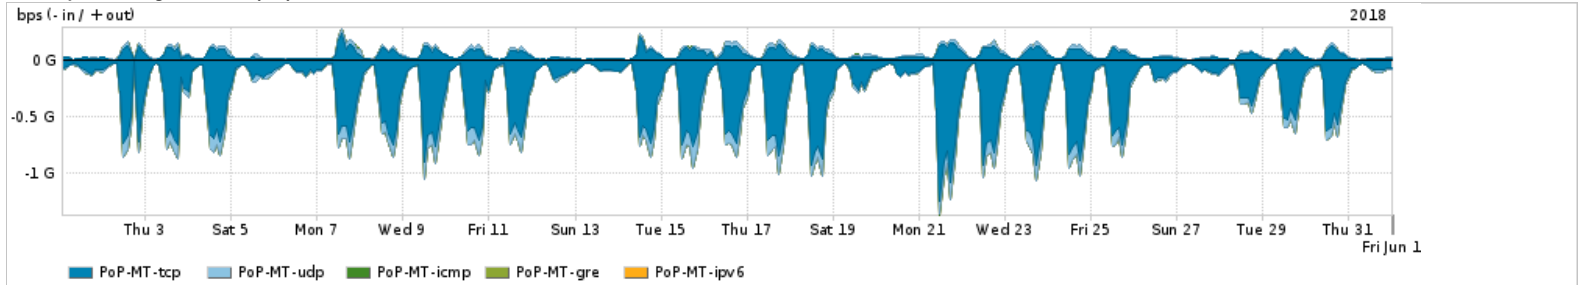

PROFILE	APPLICATION	IN	OUT	TOTAL
☒	PoP-MT	quit	37.84 Mbps	7.42 Mbps	45.27 Mbps
☒	PoP-MT	other TCP	8.49 Mbps	2.54 Mbps	11.03 Mbps
☒	PoP-MT	other UDP	5.45 Mbps	5.25 Mbps	10.71 Mbps
☐	PoP-MT	macromedia-fcs	67.84 Kbps	1.38 Mbps	1.44 Mbps
☐	PoP-MT	ssh	379.15 Kbps	255.57 Kbps	634.72 Kbps
☐	PoP-MT	xmpp	235.11 Kbps	168.01 Kbps	403.12 Kbps
☐	PoP-MT	dns	273.31 Kbps	110.92 Kbps	384.24 Kbps
☐	PoP-MT	smtp	116.64 Kbps	142.91 Kbps	259.54 Kbps

Distribuição do tráfego do PoP-MT por protocolo

Average | Max | PCT95

	PROFILE	PROTOCOL	IN	OUT	TOTAL
☒	PoP-MT	tcp	267.88 Mbps	43.89 Mbps	311.77 Mbps
☒	PoP-MT	udp	43.73 Mbps	12.96 Mbps	56.70 Mbps
☒	PoP-MT	icmp	25.87 Kbps	56.45 Kbps	82.32 Kbps
☒	PoP-MT	gre	72.00 bps	9.00 bps	81.00 bps
☒	PoP-MT	ipv6	16.00 bps	63.00 bps	79.00 bps
☐	PoP-MT	ipv6-icmp	23.00 bps	21.00 bps	44.00 bps

For assistance with this product, please contact support at <https://support.arbornetworks.com>