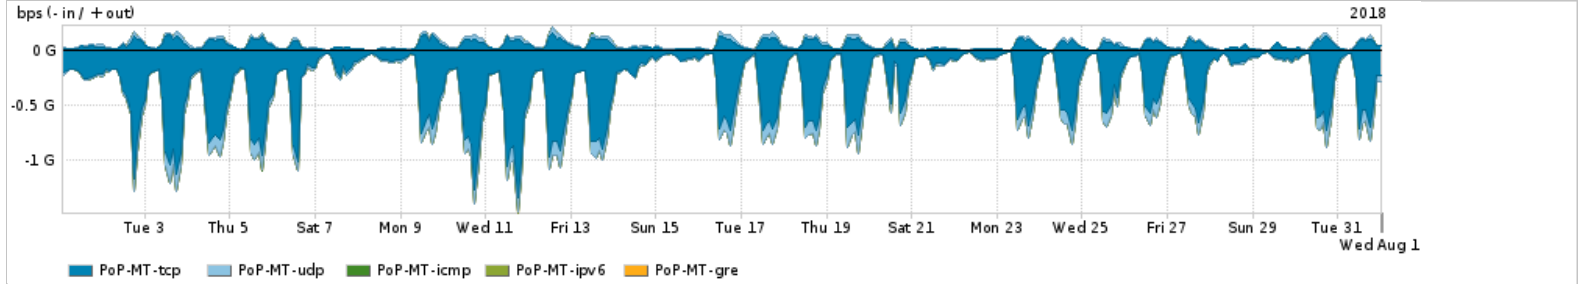

PROFILE	APPLICATION	IN	OUT	TOTAL
☒	PoP-MT	other UDP	3.94 Mbps	5.28 Mbps	9.22 Mbps
☐	PoP-MT	ldap	61.47 Kbps	1.03 Mbps	1.09 Mbps
☐	PoP-MT	ssh	608.14 Kbps	210.85 Kbps	818.99 Kbps
☐	PoP-MT	macromedia-fcs	83.41 Kbps	427.46 Kbps	510.87 Kbps
☐	PoP-MT	dns	289.00 Kbps	110.03 Kbps	399.03 Kbps
☐	PoP-MT	xmpp	190.27 Kbps	160.52 Kbps	350.78 Kbps

Distribuição do tráfego do PoP-MT por protocolo

Average | Max | PCT95

	PROFILE	PROTOCOL	IN	OUT	TOTAL
☒	PoP-MT	tcp	305.43 Mbps	45.15 Mbps	350.58 Mbps
☒	PoP-MT	udp	44.78 Mbps	13.70 Mbps	58.48 Mbps
☒	PoP-MT	icmp	25.47 Kbps	58.10 Kbps	83.57 Kbps
☒	PoP-MT	ipv6	408.00 bps	63.00 bps	471.00 bps
☒	PoP-MT	gre	95.00 bps	42.00 bps	137.00 bps
☐	PoP-MT	esp	15.00 bps	19.00 bps	34.00 bps
☐	PoP-MT	sctp	4.00 bps	0.00 bps	4.00 bps
☐	PoP-MT	ipv6-icmp	2.00 bps	0.00 bps	2.00 bps
☐	PoP-MT	255	0.00 bps	0.00 bps	0.00 bps

For assistance with this product, please contact support at <https://support.arbornetworks.com>