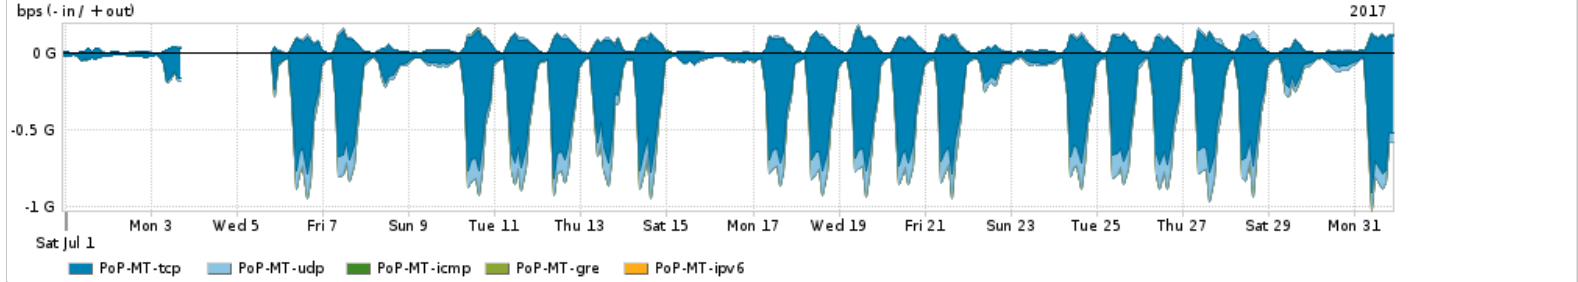

PROFILE	APPLICATION	IN	OUT	TOTAL
☒	PoP-MT	other UDP		1.72 Mbps	3.12 Mbps
☐	PoP-MT	dns		247.77 Kbps	353.99 Kbps
☐	PoP-MT	ssh		142.82 Kbps	266.64 Kbps
☐	PoP-MT	xmpp		139.49 Kbps	238.94 Kbps
☐	PoP-MT	smtp		165.87 Kbps	234.31 Kbps
☐	PoP-MT	macromedia-fcs		185.58 Kbps	229.29 Kbps

Distribuição do tráfego do PoP-MT por protocolo

Average | Max | PCT95

	PROFILE	PROTOCOL	IN	OUT	TOTAL
☒	PoP-MT	tcp		237.06 Mbps	276.32 Mbps
☒	PoP-MT	udp		45.89 Mbps	50.96 Mbps
☒	PoP-MT	icmp		21.55 Kbps	75.04 Kbps
☒	PoP-MT	gre		360.00 bps	398.00 bps
☒	PoP-MT	ipv6		22.00 bps	96.00 bps
☐	PoP-MT	ipv6-icmp		40.00 bps	73.00 bps
☐	PoP-MT	sctp		0.00 bps	0.00 bps

For assistance with this product, please contact support at <https://support.arbornetworks.com>