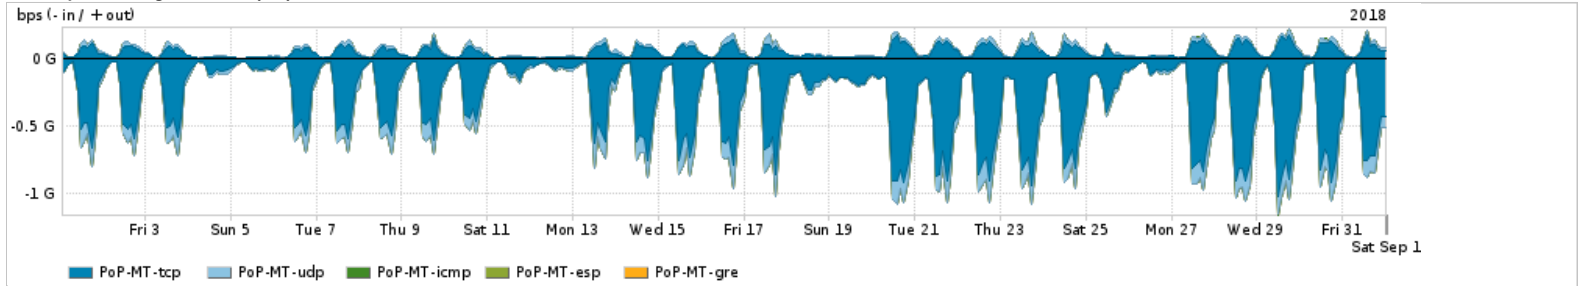

PROFILE	APPLICATION	IN	OUT	TOTAL
☒	PoP-MT	other TCP	5.11 Mbps	2.90 Mbps	8.01 Mbps
☐	PoP-MT	ldap	55.06 Kbps	1.01 Mbps	1.06 Mbps
☐	PoP-MT	ssh	410.57 Kbps	460.37 Kbps	870.94 Kbps
☐	PoP-MT	dns	320.82 Kbps	133.83 Kbps	454.65 Kbps
☐	PoP-MT	xmpp	235.50 Kbps	181.51 Kbps	417.00 Kbps
☐	PoP-MT	macromedia-fcs	106.45 Kbps	178.83 Kbps	285.29 Kbps

Distribuição do tráfego do PoP-MT por protocolo

Average | Max | PCT95

	PROFILE	PROTOCOL	IN	OUT	TOTAL
☒	PoP-MT	tcp	296.92 Mbps	48.77 Mbps	345.70 Mbps
☒	PoP-MT	udp	52.70 Mbps	14.26 Mbps	66.96 Mbps
☒	PoP-MT	icmp	26.78 Kbps	68.37 Kbps	95.15 Kbps
☒	PoP-MT	esp	150.00 bps	901.00 bps	1.05 Kbps
☒	PoP-MT	gre	45.00 bps	47.00 bps	92.00 bps
☐	PoP-MT	ipv6	9.00 bps	38.00 bps	47.00 bps
☐	PoP-MT	ipv6-icmp	2.00 bps	0.00 bps	2.00 bps

For assistance with this product, please contact support at <https://support.arbornetworks.com>